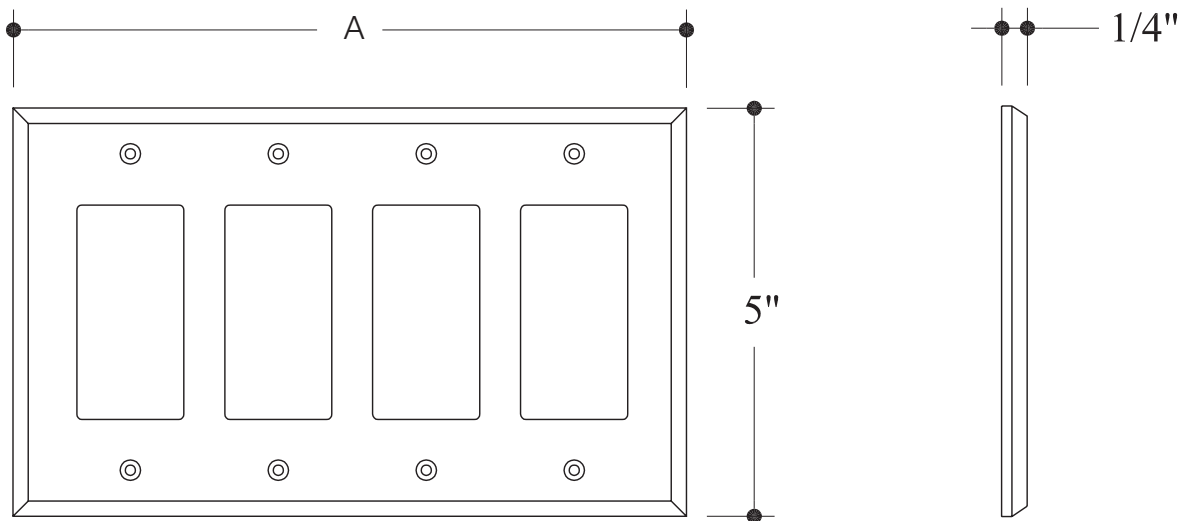

HAMILTON SINKLER

SP302
Heritage Electrical Switch Plate

Standard Finish:
— Bronze Patina

Base Material:
Solid Bronze

Shown: SP402

	SP302	SP402	SP502	SP602	SP702
A	4-3/4"	6-1/2"	8-1/4"	10"	11-3/4"

· 1/2" Slotted oval head wood screws are included