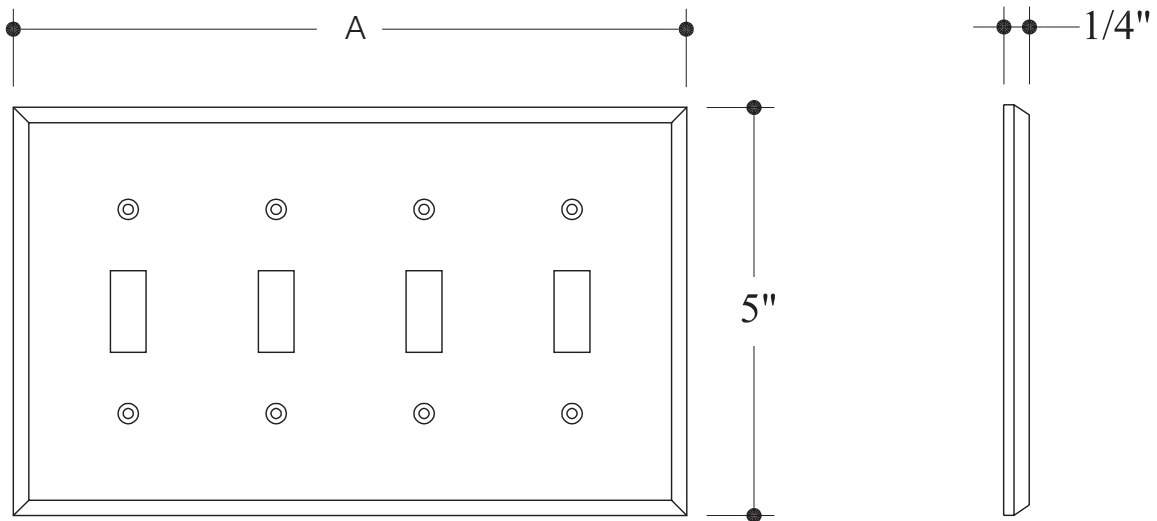

HAMILTON SINKLER

SP301
Heritage Electrical Switch Plate

Standard Finish:
— Bronze Patina

Base Material:
Solid Bronze

Shown: SP401

	SP301	SP401	SP501	SP601	SP701
A	4-3/4"	6-1/2"	8-1/4"	10"	11-3/4"

· 1/2" Slotted oval head wood screws are included