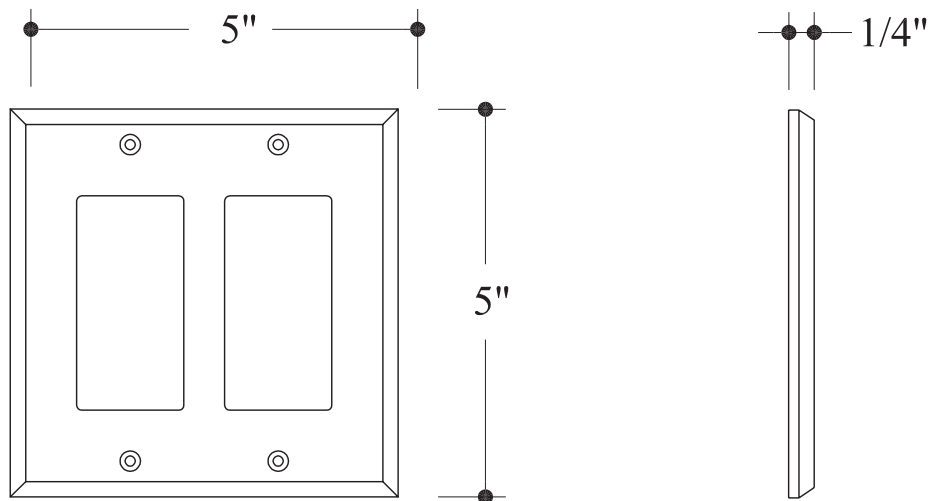

HAMILTON SINKLER

SP203
Heritage Electrical Switch Plate

Standard Finish:
— Bronze Patina

Base Material:
Solid Bronze

· 1/2" Slotted oval head wood screws are included

Tel: 212-760-3377
Fax: 212-760-3362

orders@hamiltonsinkler.com
www.hamiltonsinkler.com