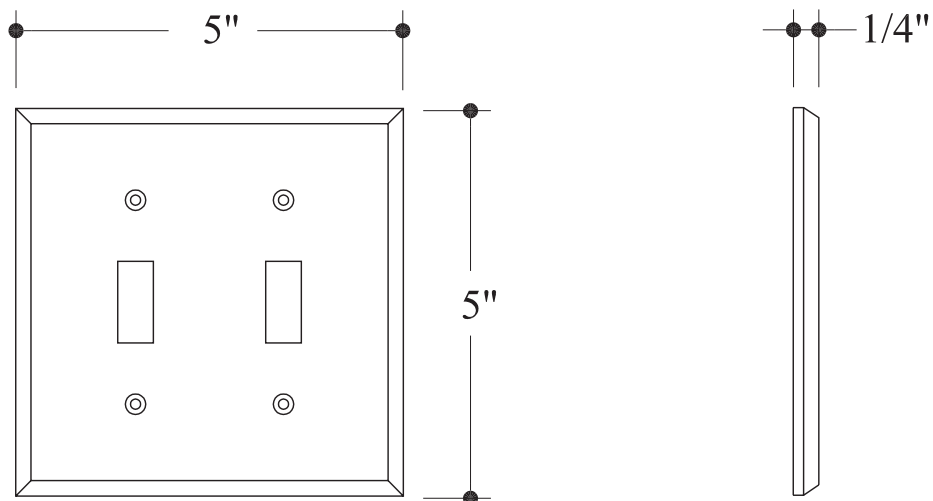

HAMILTON SINKLER

SP202
Heritage Electrical Switch Plate

Standard Finish:
— Bronze Patina

Base Material:
Solid Bronze

· 1/2" Slotted oval head wood screws are included

Tel: 212-760-3377
Fax: 212-760-3362

orders@hamiltonsinkler.com
www.hamiltonsinkler.com