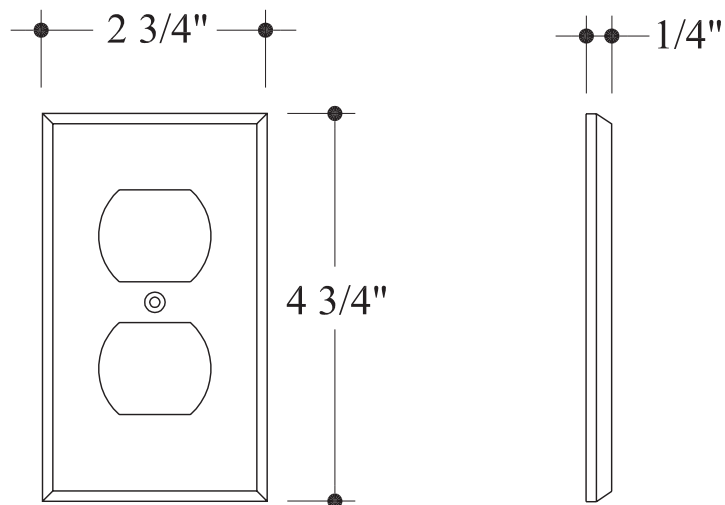

# HAMILTON SINKLER

---

SP104  
Heritage Electrical Switch Plate

Standard Finish:  
— Bronze Patina

Base Material:  
Solid Bronze

· 1/2" Slotted oval head wood screws are included

---

Tel: 212-760-3377  
Fax: 212-760-3362