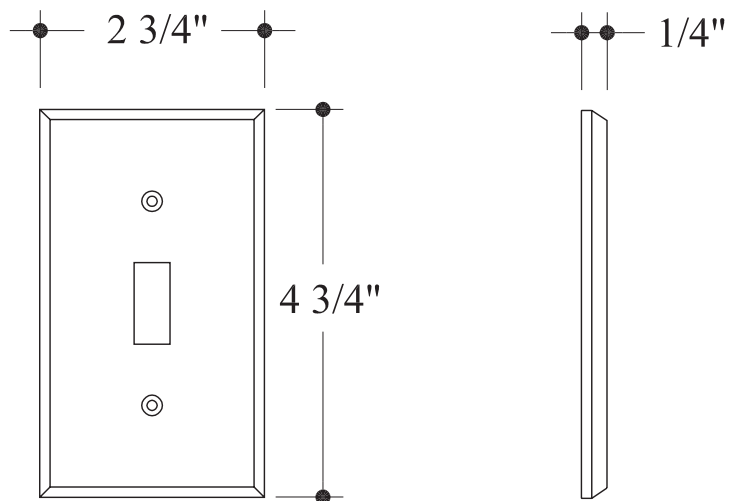

HAMILTON SINKLER

SP102
Heritage Electrical Switch Plate

Standard Finish:
— Bronze Patina

Base Material:
Solid Bronze

· $\frac{1}{2}$ " Slotted oval head wood screws are included

Tel: 212-760-3377
Fax: 212-760-3362