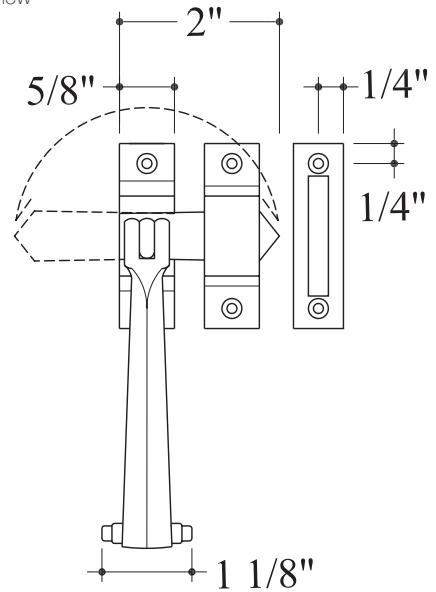

## SL110 Heritage Sash Lock

Standard Finish:  
— Bronze Patina

Base Material:  
Solid Bronze

Lever Catch

Top View

· 1" Slotted wood screws are included

Tel: 212-760-3377  
Fax: 212-760-3362

orders@hamiltonsinkler.com  
www.hamiltonsinkler.com