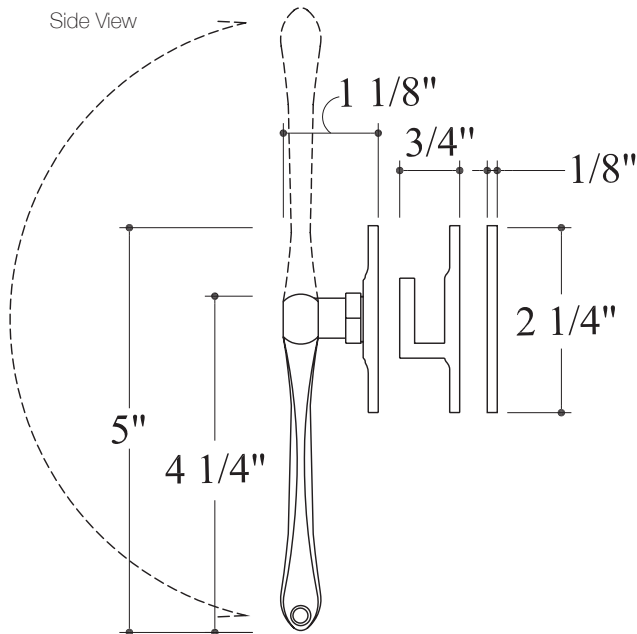

## SL110 Heritage Sash Lock

Standard Finish:  
— Bronze Patina

Base Material:  
Solid Bronze

Lever Catch

Top View

· 1" Slotted wood screws are included

Tel: 212-760-3377  
Fax: 212-760-3362

orders@hamiltonsinkler.com  
www.hamiltonsinkler.com