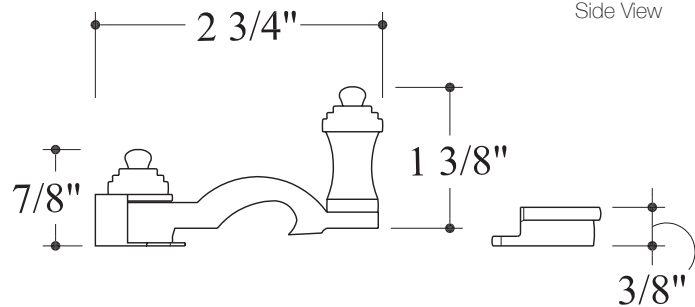

HAMILTON SINKLER

SL105 Heritage Sash Lock

Standard Finish:
— Bronze Patina

Base Material:
Solid Bronze

Top View

Side View

· 1" Slotted wood screws are included