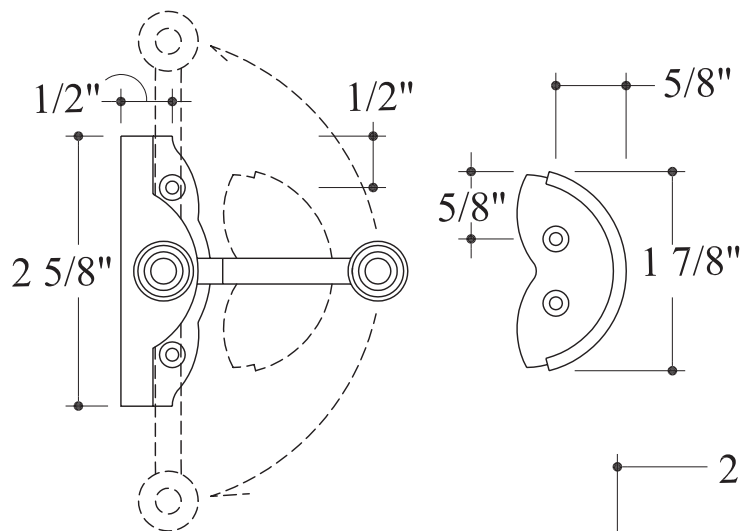

HAMILTON SINKLER

SL105 Heritage Sash Lock

Standard Finish:
— Bronze Patina

Base Material:
Solid Bronze

Top View

Side View

· 1" Slotted wood screws are included