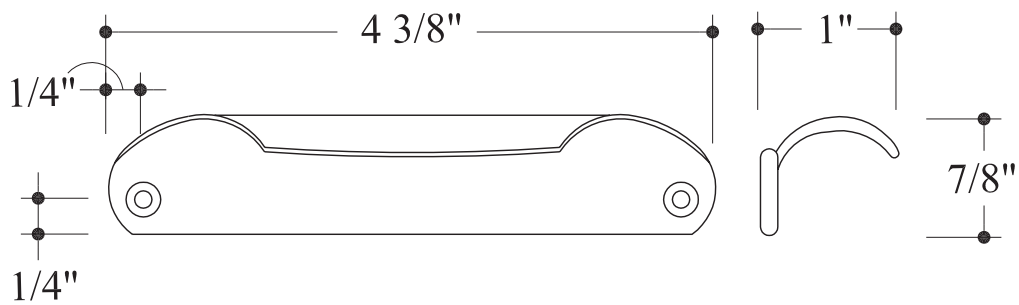

## SL102 Heritage Sash Lift

Standard Finish:  
— Bronze Patina

Base Material:  
Solid Bronze

· 1" Slotted wood screws are included

---

Tel: 212-760-3377  
Fax: 212-760-3362

orders@hamiltonsinkler.com  
www.hamiltonsinkler.com