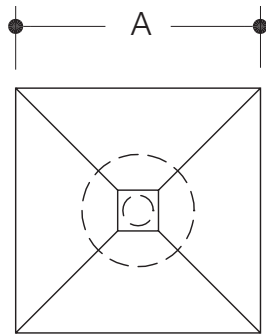

HAMILTON SINKLER

SK152 Heritage Cabinet Knob

Standard Finish:
— Bronze Patina

Base Material:
Solid Bronze

(add 1/4" if knob base is installed)

	SK151	SK152	SK153
A	1"	1-1/4"	1-1/2"