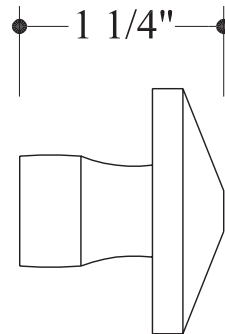

HAMILTON SINKLER

SK152 Heritage Cabinet Knob

Standard Finish:
— Bronze Patina

Base Material:
Solid Bronze

(add 1/4" if knob base is installed)

	SK151	SK152	SK153
A	1"	1-1/4"	1-1/2"