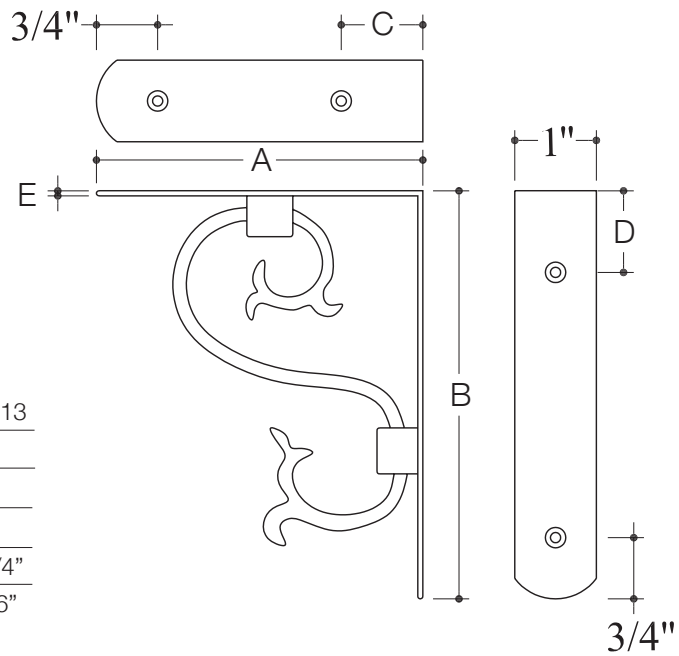

## SB405 Heritage Shelf Bracket

Standard Finish:  
— Bronze Patina

Base Material:  
Solid Bronze

	SB405	SB709	SB1013
A	4"	7"	10"
B	5"	9"	13"
C	1"	1-1/2"	2"
D	1"	3"	3-1/4"
E	3/32"	1/8"	3/16"