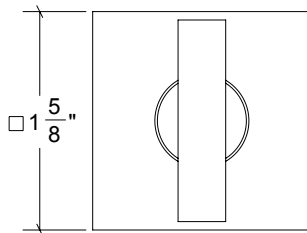

## PTT026SP Metropolitan Thumb Turn Square Plate

Finishes:

- Antique Brass (AB)
- Bright Antique Brass (BAB)
- Brushed Nickel (BN)
- Burnished Antique Brass (BRAB)
- Burnished Brass (BRB)
- Burnished Nickel (BRN)
- Dull Black (DB)
- Oil Rubbed Bronze (ORB)
- Pewter (PW)
- Polished Black Nickel (BLN)
- Polished Brass with Lacquer (PB)
- Polished Chrome (PC)
- Polished Nickel (PN)
- Satin Brass (SB)
- Unlacquer Brass (UB)

Base Material: Solid Brass

Note: Surface mounted "not conceal"

SLOT

Ø 1 1/2"

1 1/8"

3/8"