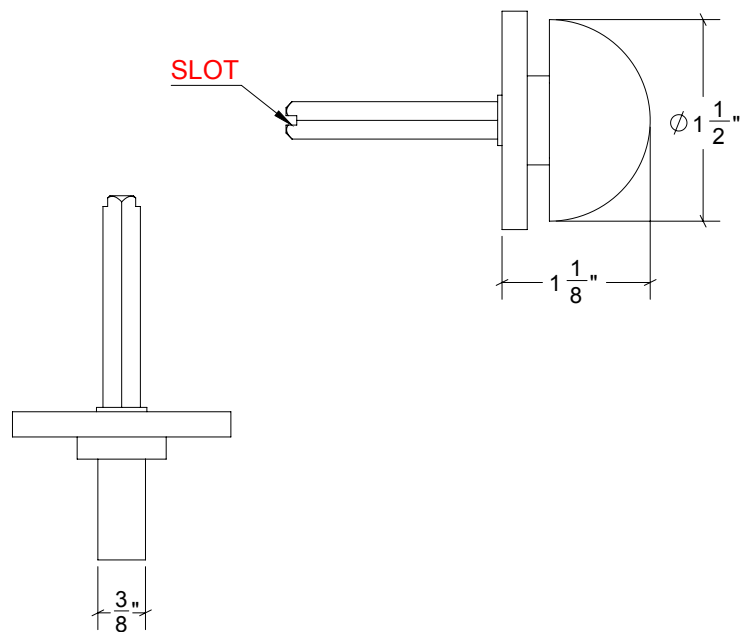

## PTT026SP Metropolitan Thumb Turn Square Plate

Finishes:

- Antique Brass (AB)
- Bright Antique Brass (BAB)
- Brushed Nickel (BN)
- Burnished Antique Brass (BRAB)
- Burnished Brass (BRB)
- Burnished Nickel (BRN)
- Dull Black (DB)
- Oil Rubbed Bronze (ORB)
- Pewter (PW)
- Polished Black Nickel (BLN)
- Polished Brass with Lacquer (PB)
- Polished Chrome (PC)
- Polished Nickel (PN)
- Satin Brass (SB)
- Unlacquer Brass (UB)

Base Material: Solid Brass

Note: Surface mounted "not conceal"

SLOT

Ø 1 1/2"

1 1/8"

3/8"