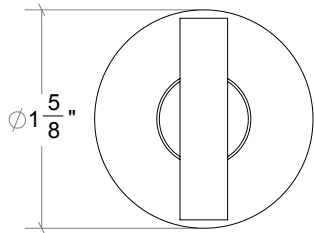

PTT026RP Metropolitan Thumb Turn Round Plate

Finishes:

- Antique Brass (AB)
- Bright Antique Brass (BAB)
- Brushed Nickel (BN)
- Burnished Antique Brass (BRAB)
- Burnished Brass (BRB)
- Burnished Nickel (BRN)
- Dull Black (DB)
- Oil Rubbed Bronze (ORB)
- Pewter (PW)
- Polished Black Nickel (BLN)
- Polished Brass with Lacquer (PB)
- Polished Chrome (PC)
- Polished Nickel (PN)
- Satin Brass (SB)
- Unlacquer Brass (UB)

Base Material: Solid Brass

Note: Surface mounted "not conceal"