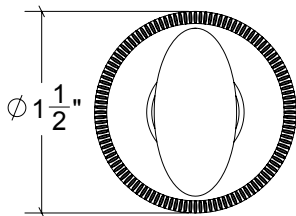

HAMILTON SINKLER

PTT019K Metropolitan Thumb Turn Knurled

Finishes:

- Antique Brass (AB)
- Bright Antique Brass (BAB)
- Brushed Nickel (BN)
- Burnished Antique Brass (BRAB)
- Burnished Brass (BRB)
- Burnished Nickel (BRN)
- Dull Black (DB)
- Oil Rubbed Bronze (ORB)
- Pewter (PW)
- Polished Black Nickel (BLN)
- Polished Brass with Lacquer (PB)
- Polished Chrome (PC)
- Polished Nickel (PN)
- Satin Brass (SB)
- Unlacquer Brass (UB)

Base Material: Solid Brass

Note: Surface mounted "not conceal"