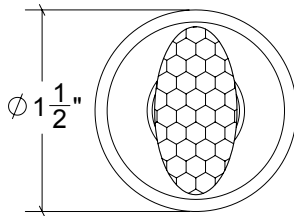

HAMILTON SINKLER

PTT019H Metropolitan Thumb Turn Hammered

Finishes:

- Antique Brass (AB)
- Bright Antique Brass (BAB)
- Brushed Nickel (BN)
- Burnished Antique Brass (BRAB)
- Burnished Brass (BRB)
- Burnished Nickel (BRN)
- Dull Black (DB)
- Oil Rubbed Bronze (ORB)
- Pewter (PW)
- Polished Black Nickel (BLN)
- Polished Brass with Lacquer (PB)
- Polished Chrome (PC)
- Polished Nickel (PN)
- Satin Brass (SB)
- Unlacquer Brass (UB)

Base Material: Solid Brass

Note: Surface mounted "not conceal"