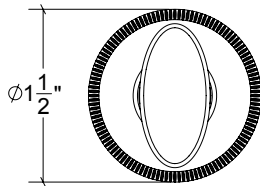

PTT010K Metropolitan Thumb Turn Knurled

Finishes:

- Antique Brass (AB)
- Bright Antique Brass (BAB)
- Brushed Nickel (BN)
- Burnished Antique Brass (BRAB)
- Burnished Brass (BRB)
- Burnished Nickel (BRN)
- Dull Black (DB)
- Oil Rubbed Bronze (ORB)
- Pewter (PW)
- Polished Black Nickel (BLN)
- Polished Brass with Lacquer (PB)
- Polished Chrome (PC)
- Polished Nickel (PN)
- Satin Brass (SB)
- Unlacquer Brass (UB)

Base Material: Solid Brass

Note: Surface mounted "not conceal"