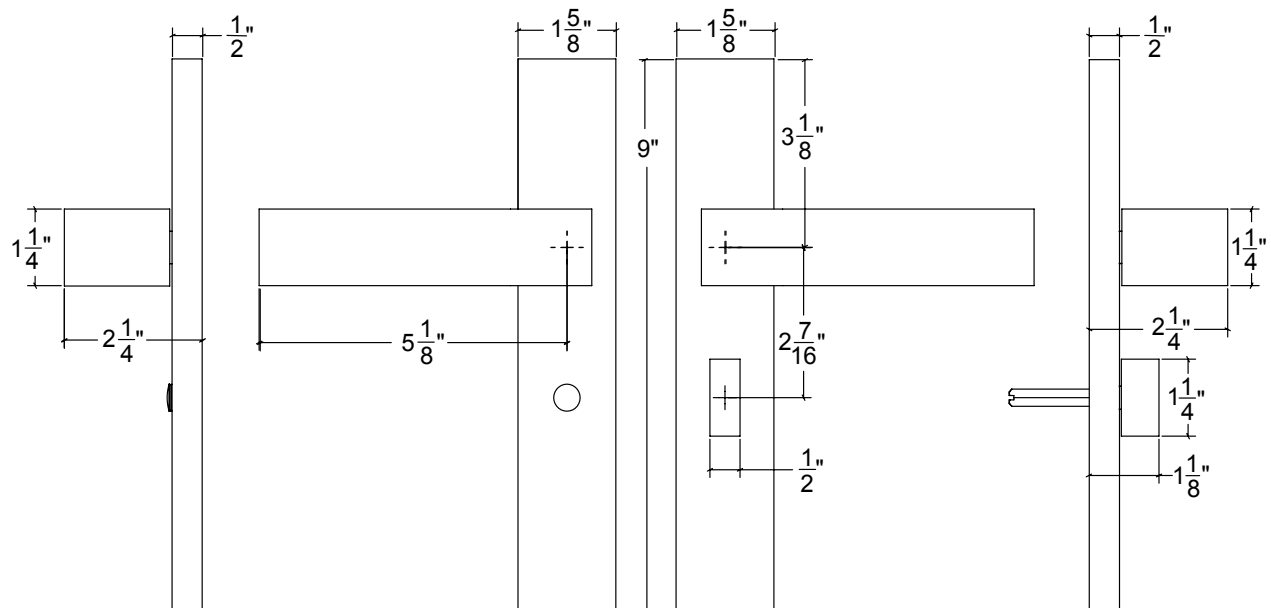

HAMILTON SINKLER

PR048 Metropolitan Escutcheon Plate

Finishes:

- Antique Brass (AB)
- Bright Antique Brass (BAB)
- Brushed Nickel (BN)
- Burnished Antique Brass (BRAB)
- Burnished Brass (BRB)
- Burnished Nickel (BRN)
- Dull Black (DB)
- Oil Rubbed Bronze (ORB)
- Pewter (PW)
- Polished Black Nickel (BLN)
- Polished Brass with Lacquer (PB)
- Polished Chrome (PC)
- Polished Nickel (PN)
- Satin Brass (SB)
- Unlacquer Brass (UB)

Base Material: Solid Brass

Lever shown with HLO42

· Plate size can change per your requirement

Tel: 212-760-3377
Fax: 212-760-3362

orders@hamiltonsinkler.com
www.hamiltonsinkler.com