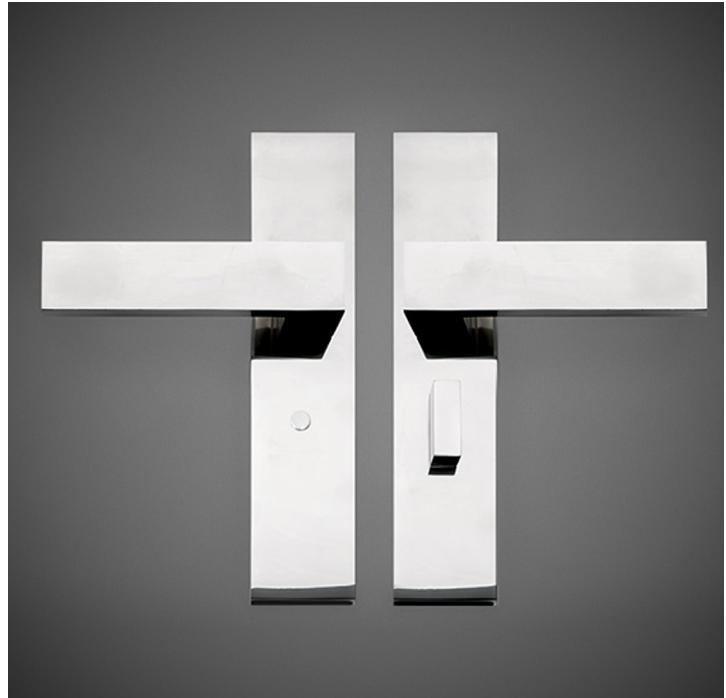

HAMILTON SINKLER

PR048 Metropolitan Escutcheon Plate

Finishes:

- Antique Brass (AB)
- Bright Antique Brass (BAB)
- Brushed Nickel (BN)
- Burnished Antique Brass (BRAB)
- Burnished Brass (BRB)
- Burnished Nickel (BRN)
- Dull Black (DB)
- Oil Rubbed Bronze (ORB)
- Pewter (PW)
- Polished Black Nickel (BLN)
- Polished Brass with Lacquer (PB)
- Polished Chrome (PC)
- Polished Nickel (PN)
- Satin Brass (SB)
- Unlacquer Brass (UB)

Base Material: Solid Brass

Lever shown with HLO42

· Plate size can change per your requirement

Tel: 212-760-3377
Fax: 212-760-3362

orders@hamiltonsinkler.com
www.hamiltonsinkler.com