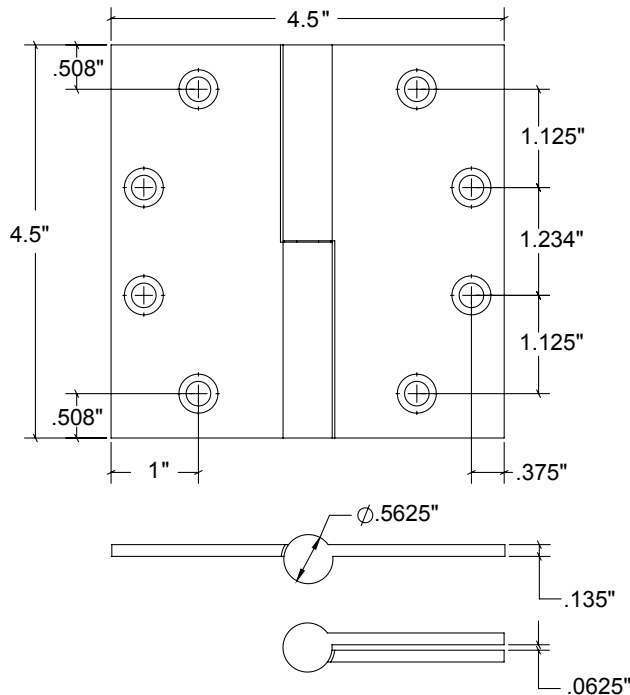

PH206RL.45 / PH206RR.45 Paumelle Hinge Round Barrel 4"-1/2 X 4"-1/2

Finishes:

- Antique Brass (AB)
- Bright Antique Brass (BAB)
- Brushed Nickel (BN)
- Burnished Antique Brass (BRAB)
- Burnished Brass (BRB)
- Burnished Nickel (BRN)
- Dull Black (DB)
- Oil Rubbed Bronze (ORB)
- Pewter (PW)
- Polished Black Nickel (BLN)
- Polished Brass with Lacquer (PB)
- Polished Chrome (PC)
- Polished Nickel (PN)
- Satin Brass (SB)
- Unlacquer Brass (UB)

Base Material: Solid Brass

Left Hand: PH206RL.45

Right Hand: PH206RR.45

- #12 x 1-1/4" Flat-Head slotted wood screws are included
- Hamilton Sinkler will ship a complete set based on door configuration and trim selected