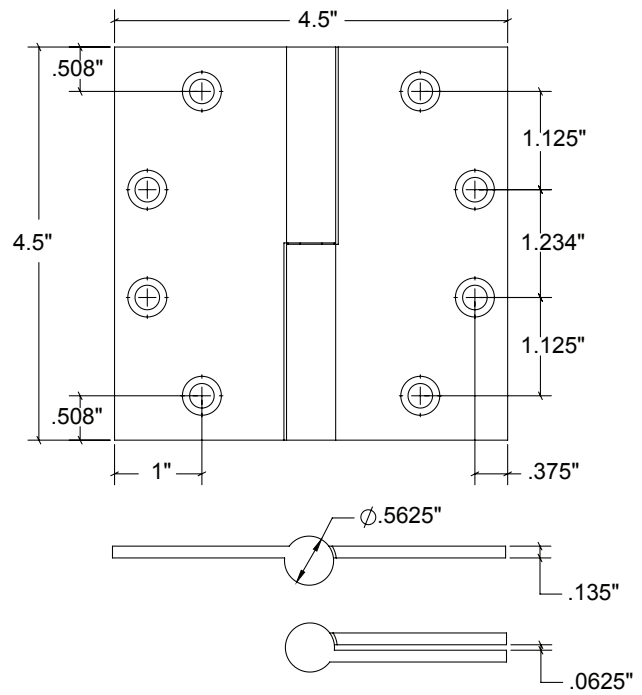

PH206RL.45 / PH206RR.45 Paumelle Hinge Round Barrel 4"-1/2 X 4"-1/2

Finishes:

- Antique Brass (AB)
- Bright Antique Brass (BAB)
- Brushed Nickel (BN)
- Burnished Antique Brass (BRAB)
- Burnished Brass (BRB)
- Burnished Nickel (BRN)
- Dull Black (DB)
- Oil Rubbed Bronze (ORB)
- Pewter (PW)
- Polished Black Nickel (BLN)
- Polished Brass with Lacquer (PB)
- Polished Chrome (PC)
- Polished Nickel (PN)
- Satin Brass (SB)
- Unlacquer Brass (UB)

Base Material: Solid Brass

Left Hand: PH206RL.45

Right Hand: PH206RR.45

- #12 x 1-1/4" Flat-Head slotted wood screws are included
- Hamilton Sinkler will ship a complete set based on door configuration and trim selected