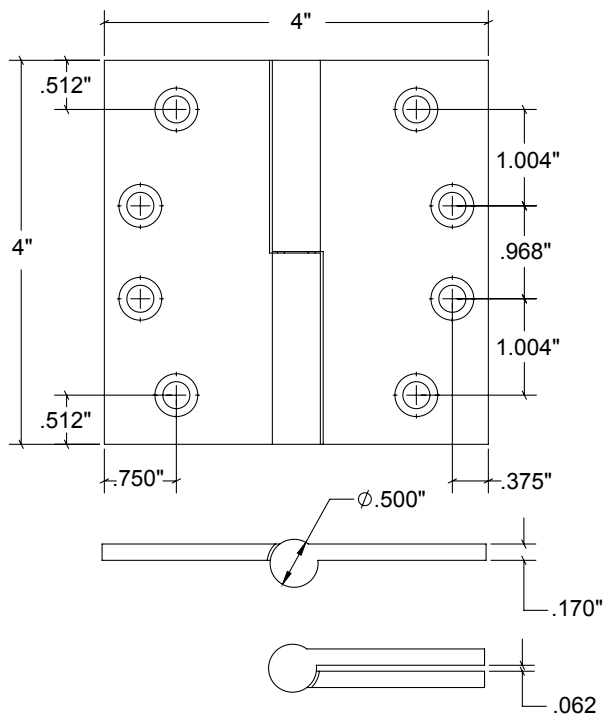

PH206RL.40 / PH206RR.40 Paumelle Hinge Round Barrel 4" X 4"

Finishes:

- Antique Brass (AB)
- Bright Antique Brass (BAB)
- Brushed Nickel (BN)
- Burnished Antique Brass (BRAB)
- Burnished Brass (BRB)
- Burnished Nickel (BRN)
- Dull Black (DB)
- Oil Rubbed Bronze (ORB)
- Pewter (PW)
- Polished Black Nickel (BLN)
- Polished Brass with Lacquer (PB)
- Polished Chrome (PC)
- Polished Nickel (PN)
- Satin Brass (SB)
- Unlacquer Brass (UB)

Base Material: Solid Brass

Left Hand: PH206RL.40

Right Hand: PH206RR.40

- #12 x 1-1/4" Flat-Head slotted wood screws are included
- Hamilton Sinkler will ship a complete set based on door configuration and trim selected