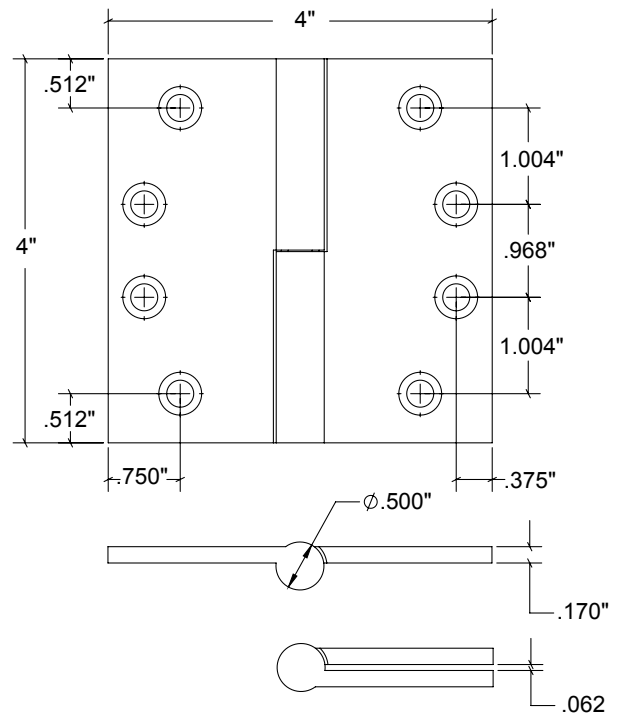

PH206RL.40 / PH206RR.40 Paumelle Hinge Round Barrel 4" X 4"

Finishes:

- Antique Brass (AB)
- Bright Antique Brass (BAB)
- Brushed Nickel (BN)
- Burnished Antique Brass (BRAB)
- Burnished Brass (BRB)
- Burnished Nickel (BRN)
- Dull Black (DB)
- Oil Rubbed Bronze (ORB)
- Pewter (PW)
- Polished Black Nickel (BLN)
- Polished Brass with Lacquer (PB)
- Polished Chrome (PC)
- Polished Nickel (PN)
- Satin Brass (SB)
- Unlacquer Brass (UB)

Base Material: Solid Brass

Left Hand: PH206RL.40

Right Hand: PH206RR.40

- #12 x 1-1/4" Flat-Head slotted wood screws are included
- Hamilton Sinkler will ship a complete set based on door configuration and trim selected