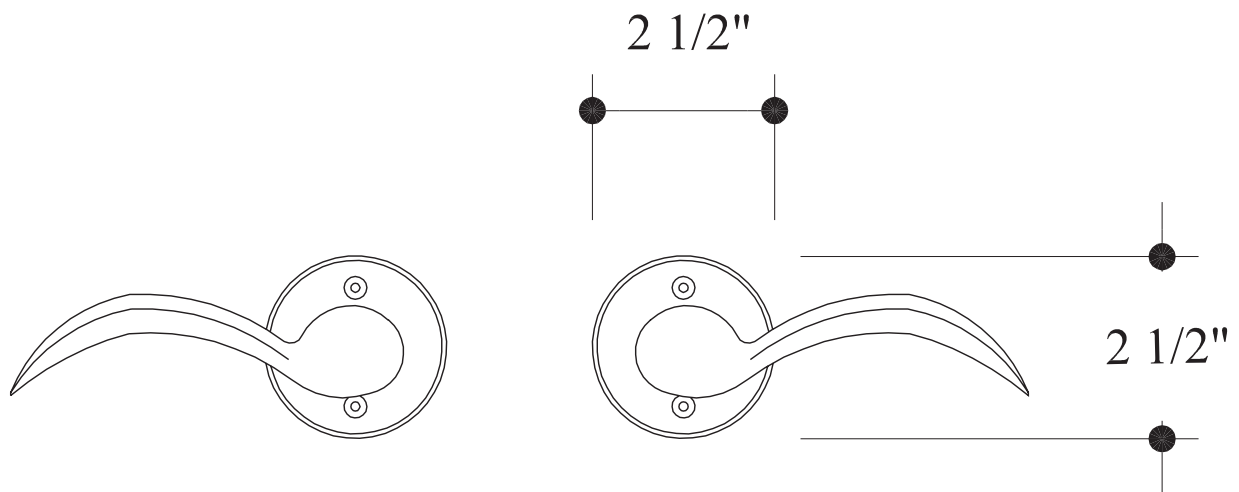

HAMILTON SINKLER

PA08 Heritage Escutcheon Plate

Standard Finish:
— Bronze Patina

Base Material:
Solid Bronze

Passage Set

- All Interior Trim Plates can be combined with any Lever or Knob. (Lever shown on this pages: Cleveland H12)
- All sets on this page are designed to work with 1/4 " off-center deadbolt for 3-1/2" and 5-1/2" pre-bore doors