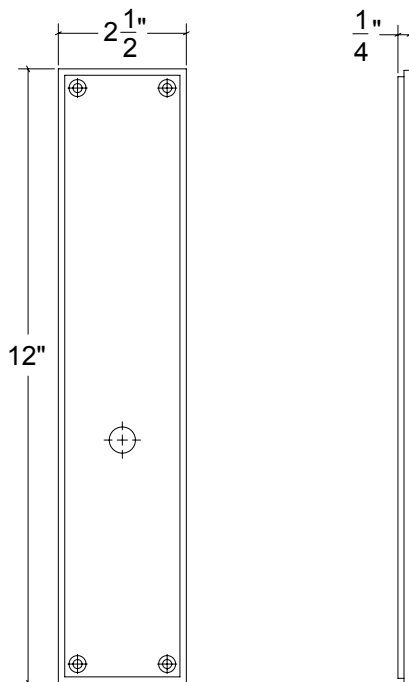

HAMILTON SINKLER

PA060 Metropolitan Escutcheon Plate 2-1/2" X 12"

Finishes:

- Antique Brass (AB)
- Bright Antique Brass (BAB)
- Brushed Nickel (BN)
- Burnished Antique Brass (BRAB)
- Burnished Brass (BRB)
- Burnished Nickel (BRN)
- Dull Black (DB)
- Oil Rubbed Bronze (ORB)
- Pewter (PW)
- Polished Black Nickel (BLN)
- Polished Brass with Lacquer (PB)
- Polished Chrome (PC)
- Polished Nickel (PN)
- Satin Brass (SB)
- Unlacquer Brass (UB)

Base Material: Solid Brass

Lever shown with HL060

Plate Detail

OVAL HEAD SLOTTED DRIVE	#8 X 1" WOOD SCREW

· Plate size can change per your requirement

Tel: 212-760-3377
Fax: 212-760-3362

orders@hamiltonsinkler.com
www.hamiltonsinkler.com