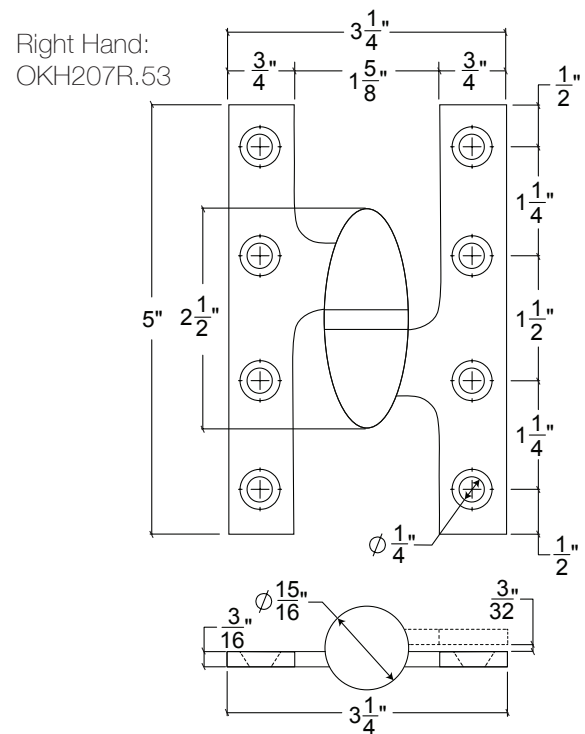

## OKH207L.53 / OKH207R.53 Olive Knuckle Hinge 3-1/4" X 5"

Base Material: Solid Brass

- #12 x 1-1/4" Flat-Head Phillips wood screws are included, Flat-Head slotted furnished upon request
- Hamilton Sinkler will ship a complete set based on door configuration and trim selected