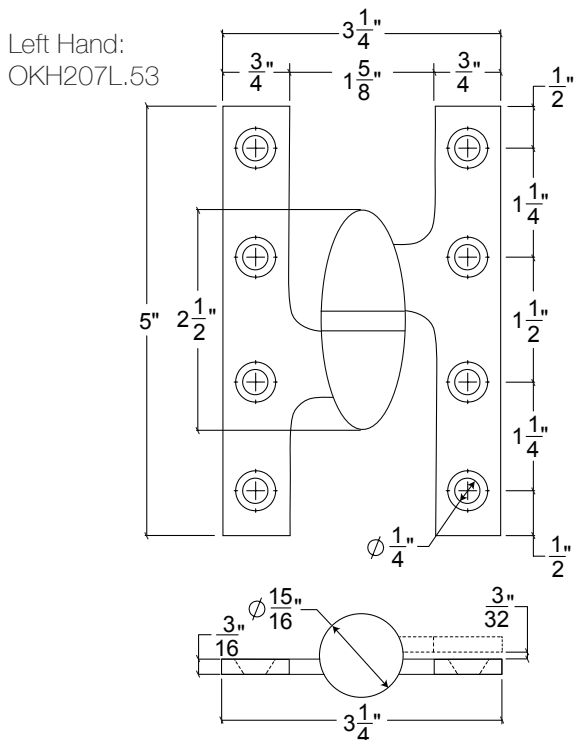

## OKH207L.53 / OKH207R.53 Olive Knuckle Hinge 3-1/4" X 5"

Base Material: Solid Brass

- #12 x 1-1/4" Flat-Head Phillips wood screws are included, Flat-Head slotted furnished upon request
- Hamilton Sinkler will ship a complete set based on door configuration and trim selected