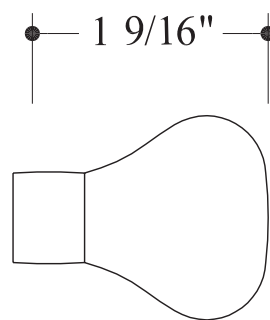

HAMILTON SINKLER

NK151 Heritage Cabinet Knob

Standard Finish:
— Bronze Patina

Base Material:
Solid Bronze

(add 1/4" if knob base is installed)