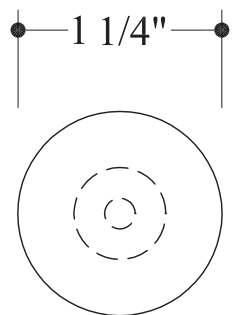

HAMILTON SINKLER

NK151 Heritage Cabinet Knob

Standard Finish:
— Bronze Patina

Base Material:
Solid Bronze

(add 1/4" if knob base is installed)