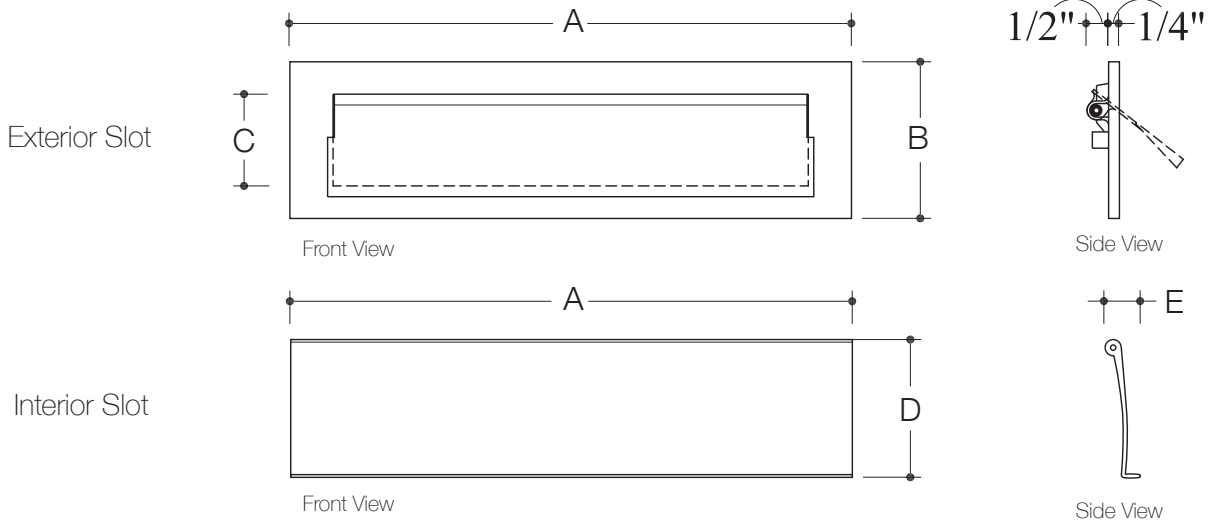

HAMILTON SINKLER

MS302 Heritage Mail Slot

Standard Finish:
— Bronze Patina

Base Material:
Solid Bronze

	MS302	MS302.13
A	10"	13"
B	3"	3-1/2"
C	2"	2-1/8"
D	2-3/4"	3-1/8"
E	1/2"	7/8"

MS302 Heritage Mail Slot Installation Instructions