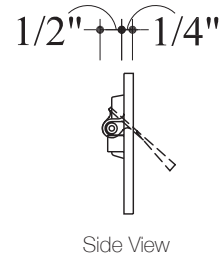

## MS301 Heritage Mail Slot

Standard Finish:  
— Bronze Patina

Base Material:  
Solid Bronze

Exterior Slot

Interior Slot

	MS301	MS301.13
A	10"	13"
B	3"	3-1/2"
C	2"	2-1/8"
D	2-3/4"	3-1/8"
E	1/2"	7/8"