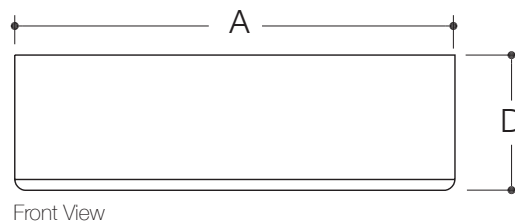

## MS301 Heritage Mail Slot

Standard Finish:  
— Bronze Patina

Base Material:  
Solid Bronze

Exterior Slot

Interior Slot

	MS301	MS301.13
A	10"	13"
B	3"	3-1/2"
C	2"	2-1/8"
D	2-3/4"	3-1/8"
E	1/2"	7/8"