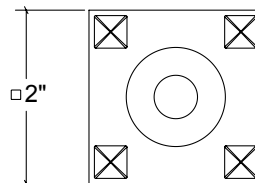

Base Material: Solid Brass

Lever shown with R161SQ Rosette

- Custom designs, finishes and sizes available upon request
- Available door functions include entry, passage, privacy, single dummy and full dummy. Other functions available upon request
- Escutcheon back plates in customizable sizes maybe be substituted instead of a rosette
- Interior passage and privacy sets are supplied standard with mini-mortise locks unless otherwise requested
- Entry door sets are supplied with full case mortise locks, are fire-rated, and are available in many function types
- Hamilton Sinkler will select all components to create complete sets as per the configuration of the door