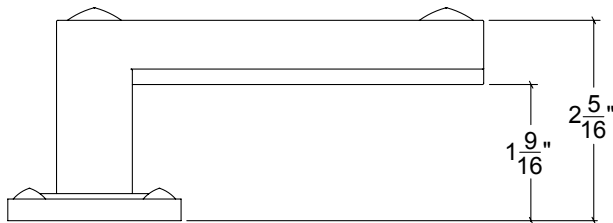

Base Material: Solid Brass

Lever shown with R161SQ Rosette

- Custom designs, finishes and sizes available upon request
- Available door functions include entry, passage, privacy, single dummy and full dummy. Other functions available upon request
- Escutcheon back plates in customizable sizes maybe be substituted instead of a rosette
- Interior passage and privacy sets are supplied standard with mini-mortise locks unless otherwise requested
- Entry door sets are supplied with full case mortise locks, are fire-rated, and are available in many function types
- Hamilton Sinkler will select all components to create complete sets as per the configuration of the door