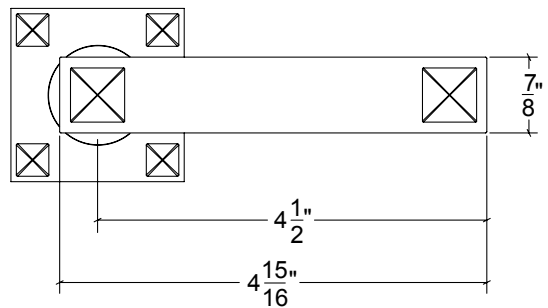

Base Material: Solid Brass

Lever shown with R161SQ Rosette

- Custom designs, finishes and sizes available upon request
- Available door functions include entry, passage, privacy, single dummy and full dummy. Other functions available upon request
- Escutcheon back plates in customizable sizes maybe be substituted instead of a rosette
- Interior passage and privacy sets are supplied standard with mini-mortise locks unless otherwise requested
- Entry door sets are supplied with full case mortise locks, are fire-rated, and are available in many function types
- Hamilton Sinkler will select all components to create complete sets as per the configuration of the door