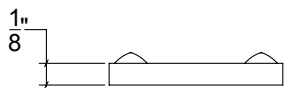

Base Material: Solid Brass

Lever shown with R161SQ Rosette

- Custom designs, finishes and sizes available upon request
- Available door functions include entry, passage, privacy, single dummy and full dummy. Other functions available upon request
- Escutcheon back plates in customizable sizes maybe be substituted instead of a rosette
- Interior passage and privacy sets are supplied standard with mini-mortise locks unless otherwise requested
- Entry door sets are supplied with full case mortise locks, are fire-rated, and are available in many function types
- Hamilton Sinkler will select all components to create complete sets as per the configuration of the door