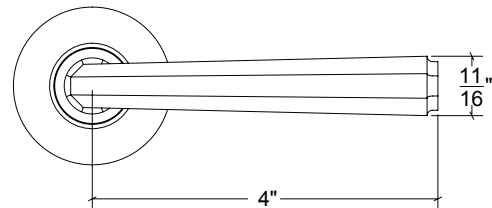

Base Material: Solid Brass

Lever shown with R150 Rosette

- Custom designs, finishes and sizes available upon request
- Available door functions include entry, passage, privacy, single dummy and full dummy. Other functions available upon request
- Escutcheon back plates in customizable sizes maybe be substituted instead of a rosette
- Interior passage and privacy sets are supplied standard with mini-mortise locks unless otherwise requested
- Entry door sets are supplied with full case mortise locks, are fire-rated, and are available in many function types
- Hamilton Sinkler will select all components to create complete sets as per the configuration of the door