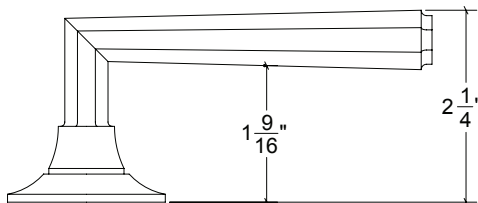

Base Material: Solid Brass

Lever shown with R150 Rosette

- Custom designs, finishes and sizes available upon request
- Available door functions include entry, passage, privacy, single dummy and full dummy. Other functions available upon request
- Escutcheon back plates in customizable sizes maybe be substituted instead of a rosette
- Interior passage and privacy sets are supplied standard with mini-mortise locks unless otherwise requested
- Entry door sets are supplied with full case mortise locks, are fire-rated, and are available in many function types
- Hamilton Sinkler will select all components to create complete sets as per the configuration of the door