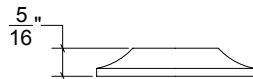

Base Material: Solid Brass

Lever shown with R150 Rosette

- Custom designs, finishes and sizes available upon request
- Available door functions include entry, passage, privacy, single dummy and full dummy. Other functions available upon request
- Escutcheon back plates in customizable sizes maybe be substituted instead of a rosette
- Interior passage and privacy sets are supplied standard with mini-mortise locks unless otherwise requested
- Entry door sets are supplied with full case mortise locks, are fire-rated, and are available in many function types
- Hamilton Sinkler will select all components to create complete sets as per the configuration of the door