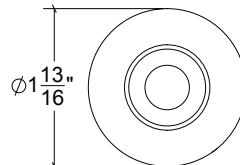

Base Material: Solid Brass

Lever shown with R150 Rosette

- Custom designs, finishes and sizes available upon request
- Available door functions include entry, passage, privacy, single dummy and full dummy. Other functions available upon request
- Escutcheon back plates in customizable sizes maybe be substituted instead of a rosette
- Interior passage and privacy sets are supplied standard with mini-mortise locks unless otherwise requested
- Entry door sets are supplied with full case mortise locks, are fire-rated, and are available in many function types
- Hamilton Sinkler will select all components to create complete sets as per the configuration of the door