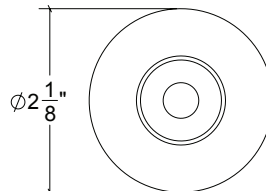

Base Material: Solid Brass

Lever shown with R147 Rosette

- Custom designs, finishes and sizes available upon request
- Available door functions include entry, passage, privacy, single dummy and full dummy. Other functions available upon request
- Escutcheon back plates in customizable sizes maybe be substituted instead of a rosette
- Interior passage and privacy sets are supplied standard with mini-mortise locks unless otherwise requested
- Entry door sets are supplied with full case mortise locks, are fire-rated, and are available in many function types
- Hamilton Sinkler will select all components to create complete sets as per the configuration of the door