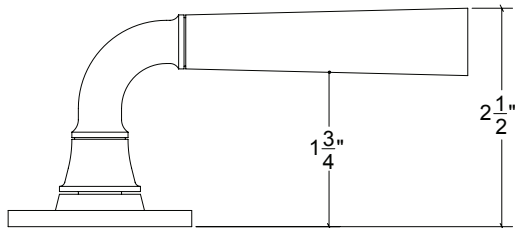

Base Material: Solid Brass

Lever shown with R147 Rosette

- Custom designs, finishes and sizes available upon request
- Available door functions include entry, passage, privacy, single dummy and full dummy. Other functions available upon request
- Escutcheon back plates in customizable sizes maybe be substituted instead of a rosette
- Interior passage and privacy sets are supplied standard with mini-mortise locks unless otherwise requested
- Entry door sets are supplied with full case mortise locks, are fire-rated, and are available in many function types
- Hamilton Sinkler will select all components to create complete sets as per the configuration of the door