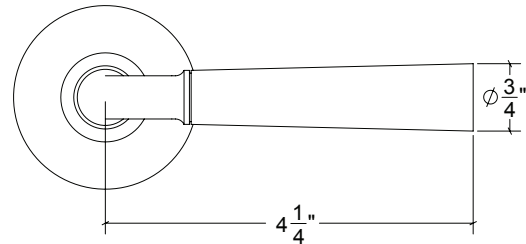

Base Material: Solid Brass

Lever shown with R147 Rosette

- Custom designs, finishes and sizes available upon request
- Available door functions include entry, passage, privacy, single dummy and full dummy. Other functions available upon request
- Escutcheon back plates in customizable sizes maybe be substituted instead of a rosette
- Interior passage and privacy sets are supplied standard with mini-mortise locks unless otherwise requested
- Entry door sets are supplied with full case mortise locks, are fire-rated, and are available in many function types
- Hamilton Sinkler will select all components to create complete sets as per the configuration of the door