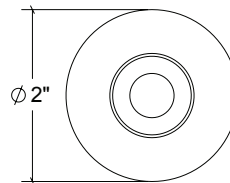

Base Material: Solid Brass

Lever shown with R108 Rosette

- Custom designs, finishes and sizes available upon request
- Available door functions include entry, passage, privacy, single dummy and full dummy. Other functions available upon request
- Escutcheon back plates in customizable sizes maybe be substituted instead of a rosette
- Interior passage and privacy sets are supplied standard with mini-mortise locks unless otherwise requested
- Entry door sets are supplied with full case mortise locks, are fire-rated, and are available in many function types
- Hamilton Sinkler will select all components to create complete sets as per the configuration of the door