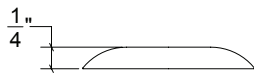

Base Material: Solid Brass

Lever shown with R108 Rosette

- Custom designs, finishes and sizes available upon request
- Available door functions include entry, passage, privacy, single dummy and full dummy. Other functions available upon request
- Escutcheon back plates in customizable sizes maybe be substituted instead of a rosette
- Interior passage and privacy sets are supplied standard with mini-mortise locks unless otherwise requested
- Entry door sets are supplied with full case mortise locks, are fire-rated, and are available in many function types
- Hamilton Sinkler will select all components to create complete sets as per the configuration of the door