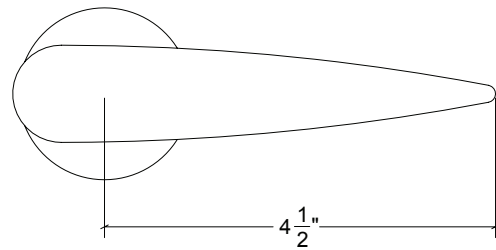

Base Material: Solid Brass

Lever shown with R108 Rosette

- Custom designs, finishes and sizes available upon request
- Available door functions include entry, passage, privacy, single dummy and full dummy. Other functions available upon request
- Escutcheon back plates in customizable sizes maybe be substituted instead of a rosette
- Interior passage and privacy sets are supplied standard with mini-mortise locks unless otherwise requested
- Entry door sets are supplied with full case mortise locks, are fire-rated, and are available in many function types
- Hamilton Sinkler will select all components to create complete sets as per the configuration of the door