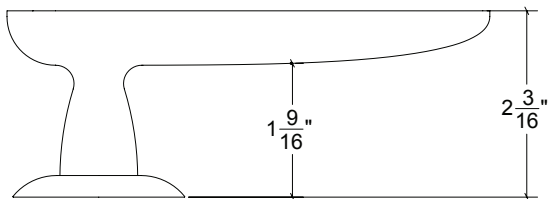

Base Material: Solid Brass

Lever shown with R108 Rosette

- Custom designs, finishes and sizes available upon request
- Available door functions include entry, passage, privacy, single dummy and full dummy. Other functions available upon request
- Escutcheon back plates in customizable sizes maybe be substituted instead of a rosette
- Interior passage and privacy sets are supplied standard with mini-mortise locks unless otherwise requested
- Entry door sets are supplied with full case mortise locks, are fire-rated, and are available in many function types
- Hamilton Sinkler will select all components to create complete sets as per the configuration of the door