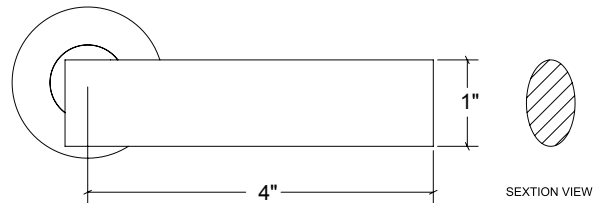

Base Material: Solid Brass

Lever shown with R105 Rosette

- Custom designs, finishes and sizes available upon request
- Available door functions include entry, passage, privacy, single dummy and full dummy. Other functions available upon request
- Escutcheon back plates in customizable sizes maybe be substituted instead of a rosette
- Interior passage and privacy sets are supplied standard with mini-mortise locks unless otherwise requested
- Entry door sets are supplied with full case mortise locks, are fire-rated, and are available in many function types
- Hamilton Sinkler will select all components to create complete sets as per the configuration of the door