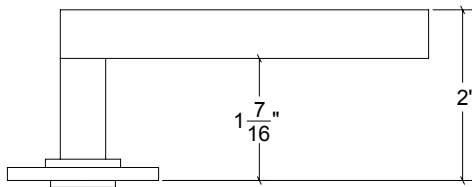

Base Material: Solid Brass

Lever shown with R105 Rosette

- Custom designs, finishes and sizes available upon request
- Available door functions include entry, passage, privacy, single dummy and full dummy. Other functions available upon request
- Escutcheon back plates in customizable sizes maybe be substituted instead of a rosette
- Interior passage and privacy sets are supplied standard with mini-mortise locks unless otherwise requested
- Entry door sets are supplied with full case mortise locks, are fire-rated, and are available in many function types
- Hamilton Sinkler will select all components to create complete sets as per the configuration of the door