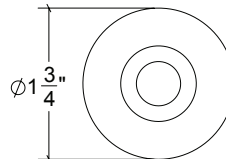

Base Material: Solid Brass

Lever shown with R105 Rosette

- Custom designs, finishes and sizes available upon request
- Available door functions include entry, passage, privacy, single dummy and full dummy. Other functions available upon request
- Escutcheon back plates in customizable sizes maybe be substituted instead of a rosette
- Interior passage and privacy sets are supplied standard with mini-mortise locks unless otherwise requested
- Entry door sets are supplied with full case mortise locks, are fire-rated, and are available in many function types
- Hamilton Sinkler will select all components to create complete sets as per the configuration of the door