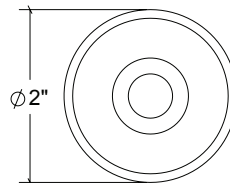

HAMILTON SINKLER

HL131 Metropolitan Door Lever

Finishes:

- Antique Brass (AB)
- Bright Antique Brass (BAB)
- Brushed Nickel (BN)
- Burnished Antique Brass (BRAB)
- Burnished Brass (BRB)
- Burnished Nickel (BRN)
- Dull Black (DB)
- Oil Rubbed Bronze (ORB)
- Pewter (PW)
- Polished Black Nickel (BLN)
- Polished Brass with Lacquer (PB)
- Polished Chrome (PC)
- Polished Nickel (PN)
- Satin Brass (SB)
- Unlacquer Brass (UB)

Base Material: Solid Brass

Lever shown with R131 Rosette

- Custom designs, finishes and sizes available upon request
- Available door functions include entry, passage, privacy, single dummy and full dummy. Other functions available upon request
- Escutcheon back plates in customizable sizes maybe be substituted instead of a rosette
- Interior passage and privacy sets are supplied standard with mini-mortise locks unless otherwise requested
- Entry door sets are supplied with full case mortise locks, are fire-rated, and are available in many function types
- Hamilton Sinkler will select all components to create complete sets as per the configuration of the door