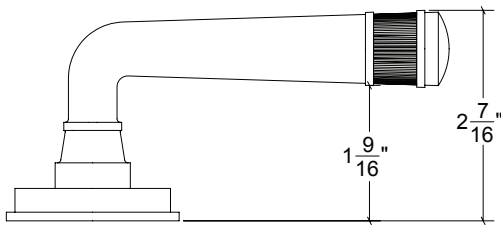

HAMILTON SINKLER

HL131 Metropolitan Door Lever

Finishes:

- Antique Brass (AB)
- Bright Antique Brass (BAB)
- Brushed Nickel (BN)
- Burnished Antique Brass (BRAB)
- Burnished Brass (BRB)
- Burnished Nickel (BRN)
- Dull Black (DB)
- Oil Rubbed Bronze (ORB)
- Pewter (PW)
- Polished Black Nickel (BLN)
- Polished Brass with Lacquer (PB)
- Polished Chrome (PC)
- Polished Nickel (PN)
- Satin Brass (SB)
- Unlacquer Brass (UB)

Base Material: Solid Brass

Lever shown with R131 Rosette

- Custom designs, finishes and sizes available upon request
- Available door functions include entry, passage, privacy, single dummy and full dummy. Other functions available upon request
- Escutcheon back plates in customizable sizes maybe be substituted instead of a rosette
- Interior passage and privacy sets are supplied standard with mini-mortise locks unless otherwise requested
- Entry door sets are supplied with full case mortise locks, are fire-rated, and are available in many function types
- Hamilton Sinkler will select all components to create complete sets as per the configuration of the door