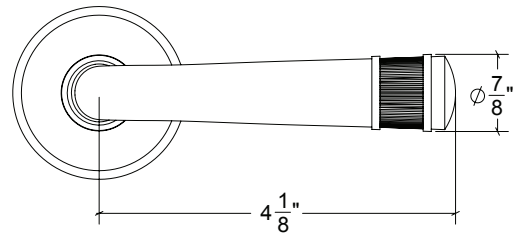

HAMILTON SINKLER

HL131 Metropolitan Door Lever

Finishes:

- Antique Brass (AB)
- Bright Antique Brass (BAB)
- Brushed Nickel (BN)
- Burnished Antique Brass (BRAB)
- Burnished Brass (BRB)
- Burnished Nickel (BRN)
- Dull Black (DB)
- Oil Rubbed Bronze (ORB)
- Pewter (PW)
- Polished Black Nickel (BLN)
- Polished Brass with Lacquer (PB)
- Polished Chrome (PC)
- Polished Nickel (PN)
- Satin Brass (SB)
- Unlacquer Brass (UB)

Base Material: Solid Brass

Lever shown with R131 Rosette

- Custom designs, finishes and sizes available upon request
- Available door functions include entry, passage, privacy, single dummy and full dummy. Other functions available upon request
- Escutcheon back plates in customizable sizes maybe be substituted instead of a rosette
- Interior passage and privacy sets are supplied standard with mini-mortise locks unless otherwise requested
- Entry door sets are supplied with full case mortise locks, are fire-rated, and are available in many function types
- Hamilton Sinkler will select all components to create complete sets as per the configuration of the door