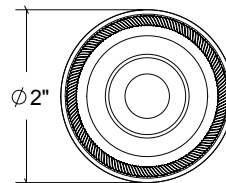

Base Material: Solid Brass

Lever shown with R129R Rosette

- Custom designs, finishes and sizes available upon request
- Available door functions include entry, passage, privacy, single dummy and full dummy. Other functions available upon request
- Escutcheon back plates in customizable sizes maybe be substituted instead of a rosette
- Interior passage and privacy sets are supplied standard with mini-mortise locks unless otherwise requested
- Entry door sets are supplied with full case mortise locks, are fire-rated, and are available in many function types
- Hamilton Sinkler will select all components to create complete sets as per the configuration of the door