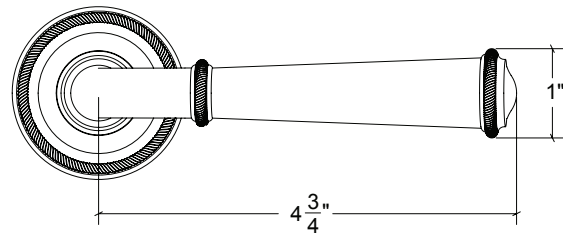

## HL129R Metropolitan Door Lever Roped

Base Material: Solid Brass

Lever shown with R129R Rosette

- Custom designs, finishes and sizes available upon request
- Available door functions include entry, passage, privacy, single dummy and full dummy. Other functions available upon request
- Escutcheon back plates in customizable sizes maybe be substituted instead of a rosette
- Interior passage and privacy sets are supplied standard with mini-mortise locks unless otherwise requested
- Entry door sets are supplied with full case mortise locks, are fire-rated, and are available in many function types
- Hamilton Sinkler will select all components to create complete sets as per the configuration of the door