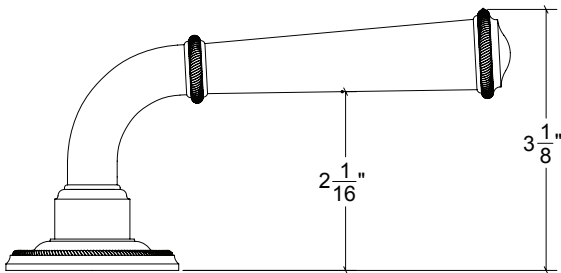

HAMILTON SINKLER

HL129R Metropolitan Door Lever Roped

Finishes:

- Antique Brass (AB)
- Bright Antique Brass (BAB)
- Brushed Nickel (BN)
- Burnished Antique Brass (BRAB)
- Burnished Brass (BRB)
- Burnished Nickel (BRN)
- Dull Black (DB)
- Oil Rubbed Bronze (ORB)
- Pewter (PW)
- Polished Black Nickel (BLN)
- Polished Brass with Lacquer (PB)
- Polished Chrome (PC)
- Polished Nickel (PN)
- Satin Brass (SB)
- Unlacquer Brass (UB)

Base Material: Solid Brass

Lever shown with R129R Rosette

- Custom designs, finishes and sizes available upon request
- Available door functions include entry, passage, privacy, single dummy and full dummy. Other functions available upon request
- Escutcheon back plates in customizable sizes maybe be substituted instead of a rosette
- Interior passage and privacy sets are supplied standard with mini-mortise locks unless otherwise requested
- Entry door sets are supplied with full case mortise locks, are fire-rated, and are available in many function types
- Hamilton Sinkler will select all components to create complete sets as per the configuration of the door

Tel: 212-760-3377
Fax: 212-760-3362

orders@hamiltonsinkler.com
www.hamiltonsinkler.com