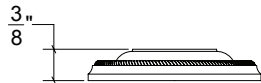

HAMILTON SINKLER

HL129R Metropolitan Door Lever Roped

Finishes:

- Antique Brass (AB)
- Bright Antique Brass (BAB)
- Brushed Nickel (BN)
- Burnished Antique Brass (BRAB)
- Burnished Brass (BRB)
- Burnished Nickel (BRN)
- Dull Black (DB)
- Oil Rubbed Bronze (ORB)
- Pewter (PW)
- Polished Black Nickel (BLN)
- Polished Brass with Lacquer (PB)
- Polished Chrome (PC)
- Polished Nickel (PN)
- Satin Brass (SB)
- Unlacquer Brass (UB)

Base Material: Solid Brass

Lever shown with R129R Rosette

- Custom designs, finishes and sizes available upon request
- Available door functions include entry, passage, privacy, single dummy and full dummy. Other functions available upon request
- Escutcheon back plates in customizable sizes maybe be substituted instead of a rosette
- Interior passage and privacy sets are supplied standard with mini-mortise locks unless otherwise requested
- Entry door sets are supplied with full case mortise locks, are fire-rated, and are available in many function types
- Hamilton Sinkler will select all components to create complete sets as per the configuration of the door

Tel: 212-760-3377
Fax: 212-760-3362

orders@hamiltonsinkler.com
www.hamiltonsinkler.com