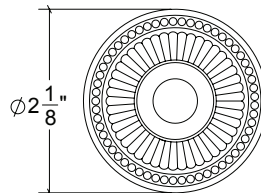

HAMILTON SINKLER

HL124B Metropolitan Door Lever Beaded

Finishes:

- Antique Brass (AB)
- Bright Antique Brass (BAB)
- Brushed Nickel (BN)
- Burnished Antique Brass (BRAB)
- Burnished Brass (BRB)
- Burnished Nickel (BRN)
- Dull Black (DB)
- Oil Rubbed Bronze (ORB)
- Pewter (PW)
- Polished Black Nickel (BLN)
- Polished Brass with Lacquer (PB)
- Polished Chrome (PC)
- Polished Nickel (PN)
- Satin Brass (SB)
- Unlacquer Brass (UB)

Base Material: Solid Brass

Lever shown with R124B Rosette

- Custom designs, finishes and sizes available upon request
- Available door functions include entry, passage, privacy, single dummy and full dummy. Other functions available upon request
- Escutcheon back plates in customizable sizes maybe be substituted instead of a rosette
- Interior passage and privacy sets are supplied standard with mini-mortise locks unless otherwise requested
- Entry door sets are supplied with full case mortise locks, are fire-rated, and are available in many function types
- Hamilton Sinkler will select all components to create complete sets as per the configuration of the door