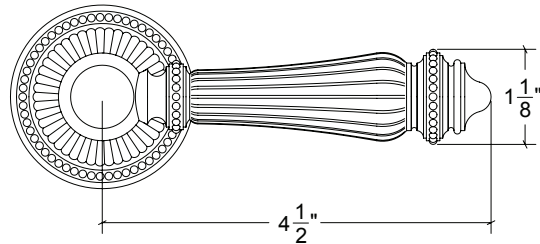

HAMILTON SINKLER

HL124B Metropolitan Door Lever Beaded

Finishes:

- Antique Brass (AB)
- Bright Antique Brass (BAB)
- Brushed Nickel (BN)
- Burnished Antique Brass (BRAB)
- Burnished Brass (BRB)
- Burnished Nickel (BRN)
- Dull Black (DB)
- Oil Rubbed Bronze (ORB)
- Pewter (PW)
- Polished Black Nickel (BLN)
- Polished Brass with Lacquer (PB)
- Polished Chrome (PC)
- Polished Nickel (PN)
- Satin Brass (SB)
- Unlacquer Brass (UB)

Base Material: Solid Brass

Lever shown with R124B Rosette

- Custom designs, finishes and sizes available upon request
- Available door functions include entry, passage, privacy, single dummy and full dummy. Other functions available upon request
- Escutcheon back plates in customizable sizes maybe be substituted instead of a rosette
- Interior passage and privacy sets are supplied standard with mini-mortise locks unless otherwise requested
- Entry door sets are supplied with full case mortise locks, are fire-rated, and are available in many function types
- Hamilton Sinkler will select all components to create complete sets as per the configuration of the door