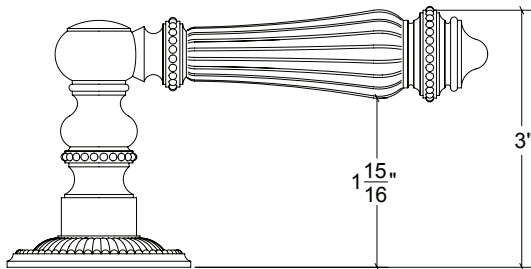

HAMILTON SINKLER

HL124B Metropolitan Door Lever Beaded

Finishes:

- Antique Brass (AB)
- Bright Antique Brass (BAB)
- Brushed Nickel (BN)
- Burnished Antique Brass (BRAB)
- Burnished Brass (BRB)
- Burnished Nickel (BRN)
- Dull Black (DB)
- Oil Rubbed Bronze (ORB)
- Pewter (PW)
- Polished Black Nickel (BLN)
- Polished Brass with Lacquer (PB)
- Polished Chrome (PC)
- Polished Nickel (PN)
- Satin Brass (SB)
- Unlacquer Brass (UB)

Base Material: Solid Brass

Lever shown with R124B Rosette

- Custom designs, finishes and sizes available upon request
- Available door functions include entry, passage, privacy, single dummy and full dummy. Other functions available upon request
- Escutcheon back plates in customizable sizes maybe be substituted instead of a rosette
- Interior passage and privacy sets are supplied standard with mini-mortise locks unless otherwise requested
- Entry door sets are supplied with full case mortise locks, are fire-rated, and are available in many function types
- Hamilton Sinkler will select all components to create complete sets as per the configuration of the door