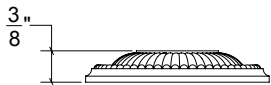

Base Material: Solid Brass

Lever shown with R124B Rosette

- Custom designs, finishes and sizes available upon request
- Available door functions include entry, passage, privacy, single dummy and full dummy. Other functions available upon request
- Escutcheon back plates in customizable sizes maybe be substituted instead of a rosette
- Interior passage and privacy sets are supplied standard with mini-mortise locks unless otherwise requested
- Entry door sets are supplied with full case mortise locks, are fire-rated, and are available in many function types
- Hamilton Sinkler will select all components to create complete sets as per the configuration of the door