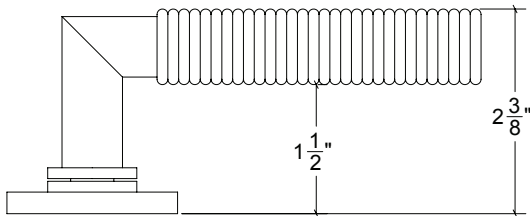

HAMILTON SINKLER

HL121 Metropolitan Door Lever

Finishes:

- Antique Brass (AB)
- Bright Antique Brass (BAB)
- Brushed Nickel (BN)
- Burnished Antique Brass (BRAB)
- Burnished Brass (BRB)
- Burnished Nickel (BRN)
- Dull Black (DB)
- Oil Rubbed Bronze (ORB)
- Pewter (PW)
- Polished Black Nickel (BLN)
- Polished Brass with Lacquer (PB)
- Polished Chrome (PC)
- Polished Nickel (PN)
- Satin Brass (SB)
- Unlacquer Brass (UB)

Base Material: Solid Brass

Knob shown with R121F Rosette

- Custom designs, finishes and sizes available upon request
- Available door functions include entry, passage, privacy, single dummy and full dummy. Other functions available upon request
- Escutcheon back plates in customizable sizes maybe be substituted instead of a rosette
- Interior passage and privacy sets are supplied standard with mini-mortise locks unless otherwise requested
- Entry door sets are supplied with full case mortise locks, are fire-rated, and are available in many function types
- Hamilton Sinkler will select all components to create complete sets as per the configuration of the door

Tel: 212-760-3377
Fax: 212-760-3362

orders@hamiltonsinkler.com
www.hamiltonsinkler.com