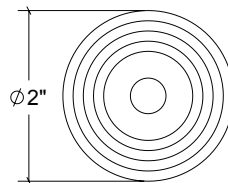

HAMILTON SINKLER

HL121 Metropolitan Door Lever

Finishes:

- Antique Brass (AB)
- Bright Antique Brass (BAB)
- Brushed Nickel (BN)
- Burnished Antique Brass (BRAB)
- Burnished Brass (BRB)
- Burnished Nickel (BRN)
- Dull Black (DB)
- Oil Rubbed Bronze (ORB)
- Pewter (PW)
- Polished Black Nickel (BLN)
- Polished Brass with Lacquer (PB)
- Polished Chrome (PC)
- Polished Nickel (PN)
- Satin Brass (SB)
- Unlacquer Brass (UB)

Base Material: Solid Brass

Knob shown with R121F Rosette

- Custom designs, finishes and sizes available upon request
- Available door functions include entry, passage, privacy, single dummy and full dummy. Other functions available upon request
- Escutcheon back plates in customizable sizes maybe be substituted instead of a rosette
- Interior passage and privacy sets are supplied standard with mini-mortise locks unless otherwise requested
- Entry door sets are supplied with full case mortise locks, are fire-rated, and are available in many function types
- Hamilton Sinkler will select all components to create complete sets as per the configuration of the door

Tel: 212-760-3377
Fax: 212-760-3362

orders@hamiltonsinkler.com
www.hamiltonsinkler.com