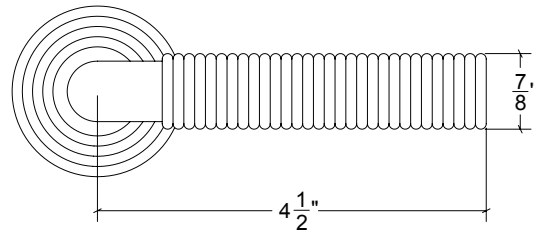

HAMILTON SINKLER

HL121 Metropolitan Door Lever

Finishes:

- Antique Brass (AB)
- Bright Antique Brass (BAB)
- Brushed Nickel (BN)
- Burnished Antique Brass (BRAB)
- Burnished Brass (BRB)
- Burnished Nickel (BRN)
- Dull Black (DB)
- Oil Rubbed Bronze (ORB)
- Pewter (PW)
- Polished Black Nickel (BLN)
- Polished Brass with Lacquer (PB)
- Polished Chrome (PC)
- Polished Nickel (PN)
- Satin Brass (SB)
- Unlacquer Brass (UB)

Base Material: Solid Brass

Knob shown with R121F Rosette

- Custom designs, finishes and sizes available upon request
- Available door functions include entry, passage, privacy, single dummy and full dummy. Other functions available upon request
- Escutcheon back plates in customizable sizes maybe be substituted instead of a rosette
- Interior passage and privacy sets are supplied standard with mini-mortise locks unless otherwise requested
- Entry door sets are supplied with full case mortise locks, are fire-rated, and are available in many function types
- Hamilton Sinkler will select all components to create complete sets as per the configuration of the door

Tel: 212-760-3377
Fax: 212-760-3362

orders@hamiltonsinkler.com
www.hamiltonsinkler.com