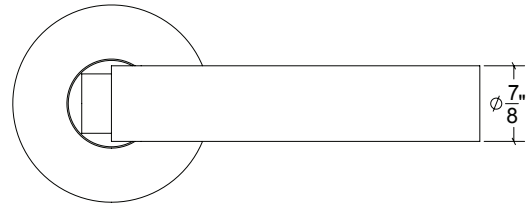

Base Material: Solid Brass

Lever shown with R079.225 Rosette

- Custom designs, finishes and sizes available upon request
- Available door functions include entry, passage, privacy, single dummy and full dummy. Other functions available upon request
- Escutcheon back plates in customizable sizes maybe be substituted instead of a rosette
- Interior passage and privacy sets are supplied standard with mini-mortise locks unless otherwise requested
- Entry door sets are supplied with full case mortise locks, are fire-rated, and are available in many function types
- Hamilton Sinkler will select all components to create complete sets as per the configuration of the door