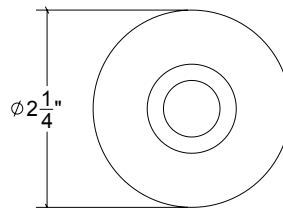

Base Material: Solid Brass

Lever shown with R079.225 Rosette

- Custom designs, finishes and sizes available upon request
- Available door functions include entry, passage, privacy, single dummy and full dummy. Other functions available upon request
- Escutcheon back plates in customizable sizes maybe be substituted instead of a rosette
- Interior passage and privacy sets are supplied standard with mini-mortise locks unless otherwise requested
- Entry door sets are supplied with full case mortise locks, are fire-rated, and are available in many function types
- Hamilton Sinkler will select all components to create complete sets as per the configuration of the door