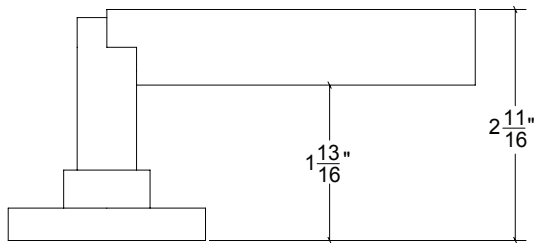

HAMILTON SINKLER

HL120 Metropolitan Door Lever

Finishes:

- Antique Brass (AB)
- Bright Antique Brass (BAB)
- Brushed Nickel (BN)
- Burnished Antique Brass (BRAB)
- Burnished Brass (BRB)
- Burnished Nickel (BRN)
- Dull Black (DB)
- Oil Rubbed Bronze (ORB)
- Pewter (PW)
- Polished Black Nickel (BLN)
- Polished Brass with Lacquer (PB)
- Polished Chrome (PC)
- Polished Nickel (PN)
- Satin Brass (SB)
- Unlacquer Brass (UB)

Base Material: Solid Brass

Lever shown with R079.225 Rosette

- Custom designs, finishes and sizes available upon request
- Available door functions include entry, passage, privacy, single dummy and full dummy. Other functions available upon request
- Escutcheon back plates in customizable sizes maybe be substituted instead of a rosette
- Interior passage and privacy sets are supplied standard with mini-mortise locks unless otherwise requested
- Entry door sets are supplied with full case mortise locks, are fire-rated, and are available in many function types
- Hamilton Sinkler will select all components to create complete sets as per the configuration of the door

Tel: 212-760-3377
Fax: 212-760-3362

orders@hamiltonsinkler.com
www.hamiltonsinkler.com