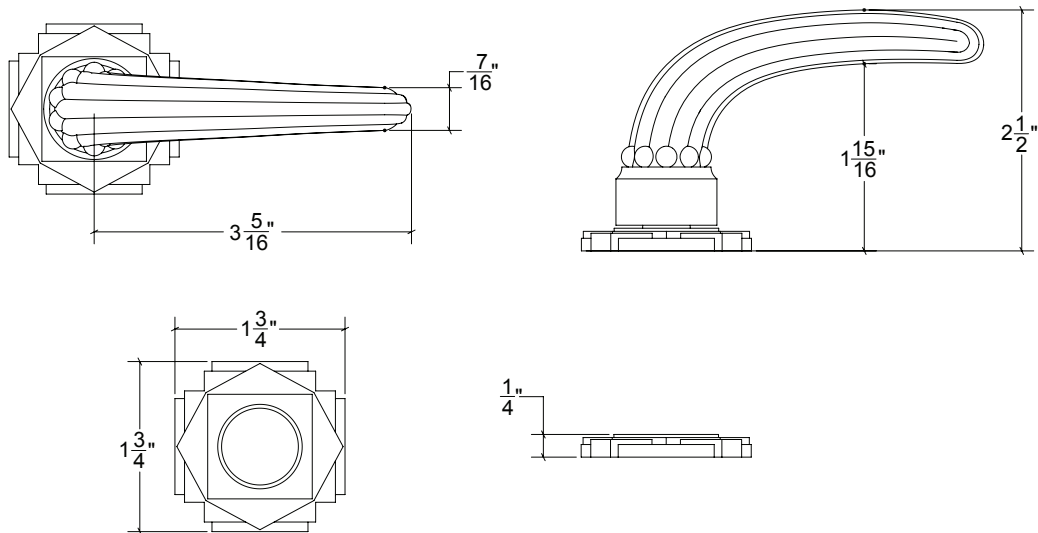

Base Material: Solid Brass

Lever shown with R119 Rosette

- Custom designs, finishes and sizes available upon request
- Available door functions include entry, passage, privacy, single dummy and full dummy. Other functions available upon request
- Escutcheon back plates in customizable sizes maybe be substituted instead of a rosette
- Interior passage and privacy sets are supplied standard with mini-mortise locks unless otherwise requested
- Entry door sets are supplied with full case mortise locks, are fire-rated, and are available in many function types
- Hamilton Sinkler will select all components to create complete sets as per the configuration of the door