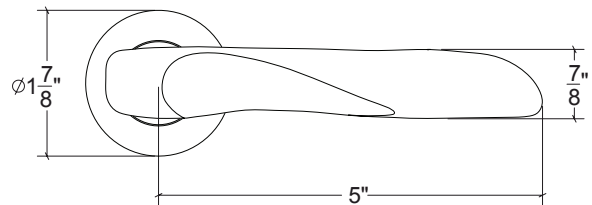

Base Material: Solid Brass

Lever shown with R117 Rosette

- Custom designs, finishes and sizes available upon request
- Available door functions include entry, passage, privacy, single dummy and full dummy. Other functions available upon request
- Escutcheon back plates in customizable sizes maybe be substituted instead of a rosette
- Interior passage and privacy sets are supplied standard with mini-mortise locks unless otherwise requested
- Entry door sets are supplied with full case mortise locks, are fire-rated, and are available in many function types
- Hamilton Sinkler will select all components to create complete sets as per the configuration of the door