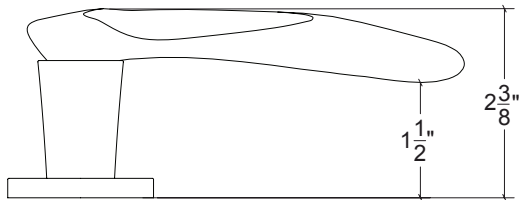

Base Material: Solid Brass

Lever shown with R117 Rosette

- Custom designs, finishes and sizes available upon request
- Available door functions include entry, passage, privacy, single dummy and full dummy. Other functions available upon request
- Escutcheon back plates in customizable sizes maybe be substituted instead of a rosette
- Interior passage and privacy sets are supplied standard with mini-mortise locks unless otherwise requested
- Entry door sets are supplied with full case mortise locks, are fire-rated, and are available in many function types
- Hamilton Sinkler will select all components to create complete sets as per the configuration of the door