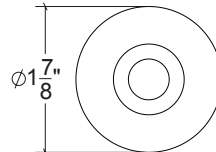

Base Material: Solid Brass

Lever shown with R117 Rosette

- Custom designs, finishes and sizes available upon request
- Available door functions include entry, passage, privacy, single dummy and full dummy. Other functions available upon request
- Escutcheon back plates in customizable sizes maybe be substituted instead of a rosette
- Interior passage and privacy sets are supplied standard with mini-mortise locks unless otherwise requested
- Entry door sets are supplied with full case mortise locks, are fire-rated, and are available in many function types
- Hamilton Sinkler will select all components to create complete sets as per the configuration of the door