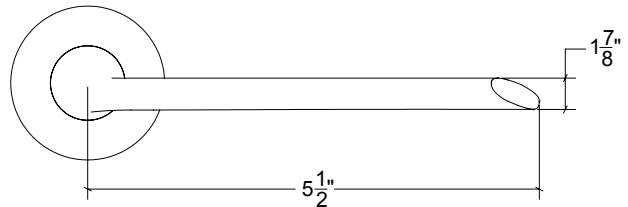

HAMILTON SINKLER

HL113 Metropolitan Door Lever

Finishes:

- Antique Brass (AB)
- Bright Antique Brass (BAB)
- Brushed Nickel (BN)
- Burnished Antique Brass (BRAB)
- Burnished Brass (BRB)
- Burnished Nickel (BRN)
- Dull Black (DB)
- Oil Rubbed Bronze (ORB)
- Pewter (PW)
- Polished Black Nickel (BLN)
- Polished Brass with Lacquer (PB)
- Polished Chrome (PC)
- Polished Nickel (PN)
- Satin Brass (SB)
- Unlacquer Brass (UB)

Base Material: Solid Brass

Knob shown with R113 Rosette

- Custom designs, finishes and sizes available upon request
- Available door functions include entry, passage, privacy, single dummy and full dummy. Other functions available upon request
- Escutcheon back plates in customizable sizes maybe be substituted instead of a rosette
- Interior passage and privacy sets are supplied standard with mini-mortise locks unless otherwise requested
- Entry door sets are supplied with full case mortise locks, are fire-rated, and are available in many function types
- Hamilton Sinkler will select all components to create complete sets as per the configuration of the door