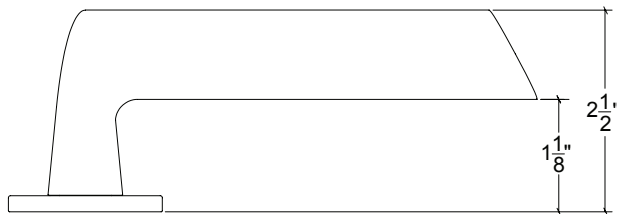

Base Material: Solid Brass

Knob shown with R113 Rosette

- Custom designs, finishes and sizes available upon request
- Available door functions include entry, passage, privacy, single dummy and full dummy. Other functions available upon request
- Escutcheon back plates in customizable sizes maybe be substituted instead of a rosette
- Interior passage and privacy sets are supplied standard with mini-mortise locks unless otherwise requested
- Entry door sets are supplied with full case mortise locks, are fire-rated, and are available in many function types
- Hamilton Sinkler will select all components to create complete sets as per the configuration of the door