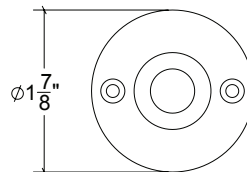

Base Material: Solid Brass

Lever shown with R111 Rosette

- Custom designs, finishes and sizes available upon request
- Available door functions include entry, passage, privacy, single dummy and full dummy. Other functions available upon request
- Escutcheon back plates in customizable sizes maybe be substituted instead of a rosette
- Interior passage and privacy sets are supplied standard with mini-mortise locks unless otherwise requested
- Entry door sets are supplied with full case mortise locks, are fire-rated, and are available in many function types
- Hamilton Sinkler will select all components to create complete sets as per the configuration of the door