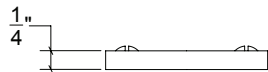

Base Material: Solid Brass

Lever shown with R111 Rosette

- Custom designs, finishes and sizes available upon request
- Available door functions include entry, passage, privacy, single dummy and full dummy. Other functions available upon request
- Escutcheon back plates in customizable sizes maybe be substituted instead of a rosette
- Interior passage and privacy sets are supplied standard with mini-mortise locks unless otherwise requested
- Entry door sets are supplied with full case mortise locks, are fire-rated, and are available in many function types
- Hamilton Sinkler will select all components to create complete sets as per the configuration of the door