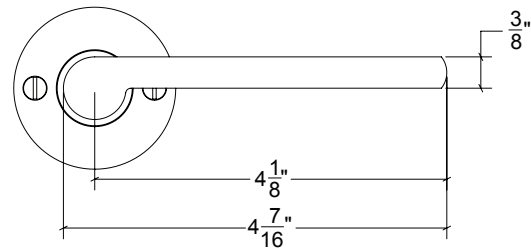

HL111 Metropolitan Door Lever

Finishes:

- Antique Brass (AB)
- Bright Antique Brass (BAB)
- Brushed Nickel (BN)
- Burnished Antique Brass (BRAB)
- Burnished Brass (BRB)
- Burnished Nickel (BRN)
- Dull Black (DB)
- Oil Rubbed Bronze (ORB)
- Pewter (PW)
- Polished Black Nickel (BLN)
- Polished Brass with Lacquer (PB)
- Polished Chrome (PC)
- Polished Nickel (PN)
- Satin Brass (SB)
- Unlacquer Brass (UB)

Base Material: Solid Brass

Lever shown with R111 Rosette

- Custom designs, finishes and sizes available upon request
- Available door functions include entry, passage, privacy, single dummy and full dummy. Other functions available upon request
- Escutcheon back plates in customizable sizes maybe be substituted instead of a rosette
- Interior passage and privacy sets are supplied standard with mini-mortise locks unless otherwise requested
- Entry door sets are supplied with full case mortise locks, are fire-rated, and are available in many function types
- Hamilton Sinkler will select all components to create complete sets as per the configuration of the door