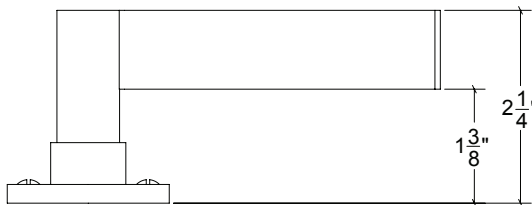

Base Material: Solid Brass

Lever shown with R111 Rosette

- Custom designs, finishes and sizes available upon request
- Available door functions include entry, passage, privacy, single dummy and full dummy. Other functions available upon request
- Escutcheon back plates in customizable sizes maybe be substituted instead of a rosette
- Interior passage and privacy sets are supplied standard with mini-mortise locks unless otherwise requested
- Entry door sets are supplied with full case mortise locks, are fire-rated, and are available in many function types
- Hamilton Sinkler will select all components to create complete sets as per the configuration of the door