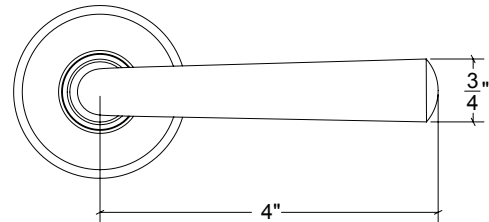

HAMILTON SINKLER

HL107 Metropolitan Door Lever

Finishes:

- Antique Brass (AB)
- Bright Antique Brass (BAB)
- Brushed Nickel (BN)
- Burnished Antique Brass (BRAB)
- Burnished Brass (BRB)
- Burnished Nickel (BRN)
- Dull Black (DB)
- Oil Rubbed Bronze (ORB)
- Pewter (PW)
- Polished Black Nickel (BLN)
- Polished Brass with Lacquer (PB)
- Polished Chrome (PC)
- Polished Nickel (PN)
- Satin Brass (SB)
- Unlacquer Brass (UB)

Base Material: Solid Brass

Lever shown with R107 Rosette

- Custom designs, finishes and sizes available upon request
- Available door functions include entry, passage, privacy, single dummy and full dummy. Other functions available upon request
- Escutcheon back plates in customizable sizes maybe be substituted instead of a rosette
- Interior passage and privacy sets are supplied standard with mini-mortise locks unless otherwise requested
- Entry door sets are supplied with full case mortise locks, are fire-rated, and are available in many function types
- Hamilton Sinkler will select all components to create complete sets as per the configuration of the door