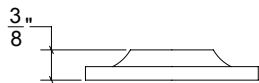

Base Material: Solid Brass

Lever shown with R107 Rosette

- Custom designs, finishes and sizes available upon request
- Available door functions include entry, passage, privacy, single dummy and full dummy. Other functions available upon request
- Escutcheon back plates in customizable sizes maybe be substituted instead of a rosette
- Interior passage and privacy sets are supplied standard with mini-mortise locks unless otherwise requested
- Entry door sets are supplied with full case mortise locks, are fire-rated, and are available in many function types
- Hamilton Sinkler will select all components to create complete sets as per the configuration of the door