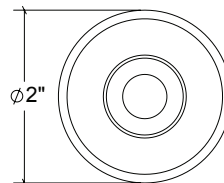

HAMILTON SINKLER

HL107 Metropolitan Door Lever

Finishes:

- Antique Brass (AB)
- Bright Antique Brass (BAB)
- Brushed Nickel (BN)
- Burnished Antique Brass (BRAB)
- Burnished Brass (BRB)
- Burnished Nickel (BRN)
- Dull Black (DB)
- Oil Rubbed Bronze (ORB)
- Pewter (PW)
- Polished Black Nickel (BLN)
- Polished Brass with Lacquer (PB)
- Polished Chrome (PC)
- Polished Nickel (PN)
- Satin Brass (SB)
- Unlacquer Brass (UB)

Base Material: Solid Brass

Lever shown with R107 Rosette

- Custom designs, finishes and sizes available upon request
- Available door functions include entry, passage, privacy, single dummy and full dummy. Other functions available upon request
- Escutcheon back plates in customizable sizes maybe be substituted instead of a rosette
- Interior passage and privacy sets are supplied standard with mini-mortise locks unless otherwise requested
- Entry door sets are supplied with full case mortise locks, are fire-rated, and are available in many function types
- Hamilton Sinkler will select all components to create complete sets as per the configuration of the door