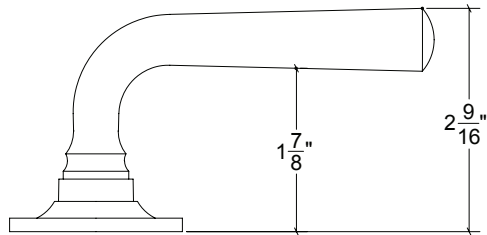

HAMILTON SINKLER

HL107 Metropolitan Door Lever

Finishes:

- Antique Brass (AB)
- Bright Antique Brass (BAB)
- Brushed Nickel (BN)
- Burnished Antique Brass (BRAB)
- Burnished Brass (BRB)
- Burnished Nickel (BRN)
- Dull Black (DB)
- Oil Rubbed Bronze (ORB)
- Pewter (PW)
- Polished Black Nickel (BLN)
- Polished Brass with Lacquer (PB)
- Polished Chrome (PC)
- Polished Nickel (PN)
- Satin Brass (SB)
- Unlacquer Brass (UB)

Base Material: Solid Brass

Lever shown with R107 Rosette

- Custom designs, finishes and sizes available upon request
- Available door functions include entry, passage, privacy, single dummy and full dummy. Other functions available upon request
- Escutcheon back plates in customizable sizes maybe be substituted instead of a rosette
- Interior passage and privacy sets are supplied standard with mini-mortise locks unless otherwise requested
- Entry door sets are supplied with full case mortise locks, are fire-rated, and are available in many function types
- Hamilton Sinkler will select all components to create complete sets as per the configuration of the door