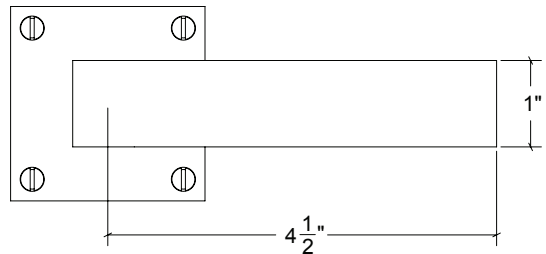

Base Material: Solid Brass

Lever shown with R099 Rosette

- Custom designs, finishes and sizes available upon request
- Available door functions include entry, passage, privacy, single dummy and full dummy. Other functions available upon request
- Escutcheon back plates in customizable sizes maybe be substituted instead of a rosette
- Interior passage and privacy sets are supplied standard with mini-mortise locks unless otherwise requested
- Entry door sets are supplied with full case mortise locks, are fire-rated, and are available in many function types
- Hamilton Sinkler will select all components to create complete sets as per the configuration of the door