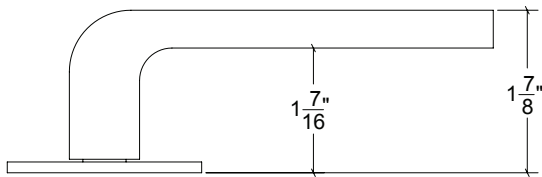

Base Material: Solid Brass

Lever shown with R099 Rosette

- Custom designs, finishes and sizes available upon request
- Available door functions include entry, passage, privacy, single dummy and full dummy. Other functions available upon request
- Escutcheon back plates in customizable sizes maybe be substituted instead of a rosette
- Interior passage and privacy sets are supplied standard with mini-mortise locks unless otherwise requested
- Entry door sets are supplied with full case mortise locks, are fire-rated, and are available in many function types
- Hamilton Sinkler will select all components to create complete sets as per the configuration of the door