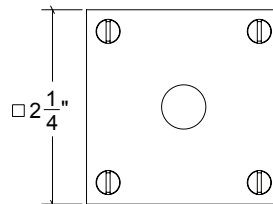

Base Material: Solid Brass

Lever shown with R099 Rosette

- Custom designs, finishes and sizes available upon request
- Available door functions include entry, passage, privacy, single dummy and full dummy. Other functions available upon request
- Escutcheon back plates in customizable sizes maybe be substituted instead of a rosette
- Interior passage and privacy sets are supplied standard with mini-mortise locks unless otherwise requested
- Entry door sets are supplied with full case mortise locks, are fire-rated, and are available in many function types
- Hamilton Sinkler will select all components to create complete sets as per the configuration of the door