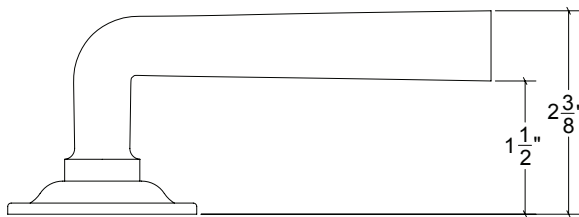

Base Material: Solid Brass

Lever shown with VR092 Rosette

- Custom designs, finishes and sizes available upon request
- Available door functions include entry, passage, privacy, single dummy and full dummy. Other functions available upon request
- Escutcheon back plates in customizable sizes maybe be substituted instead of a rosette
- Interior passage and privacy sets are supplied standard with mini-mortise locks unless otherwise requested
- Entry door sets are supplied with full case mortise locks, are fire-rated, and are available in many function types
- Hamilton Sinkler will select all components to create complete sets as per the configuration of the door