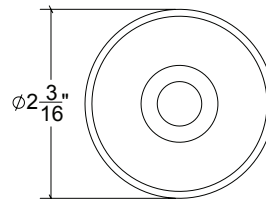

Base Material: Solid Brass

Lever shown with VR092 Rosette

- Custom designs, finishes and sizes available upon request
- Available door functions include entry, passage, privacy, single dummy and full dummy. Other functions available upon request
- Escutcheon back plates in customizable sizes maybe be substituted instead of a rosette
- Interior passage and privacy sets are supplied standard with mini-mortise locks unless otherwise requested
- Entry door sets are supplied with full case mortise locks, are fire-rated, and are available in many function types
- Hamilton Sinkler will select all components to create complete sets as per the configuration of the door