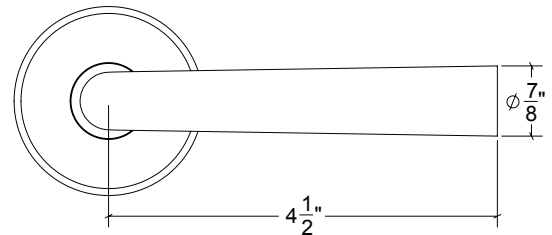

Base Material: Solid Brass

Lever shown with VR092 Rosette

- Custom designs, finishes and sizes available upon request
- Available door functions include entry, passage, privacy, single dummy and full dummy. Other functions available upon request
- Escutcheon back plates in customizable sizes maybe be substituted instead of a rosette
- Interior passage and privacy sets are supplied standard with mini-mortise locks unless otherwise requested
- Entry door sets are supplied with full case mortise locks, are fire-rated, and are available in many function types
- Hamilton Sinkler will select all components to create complete sets as per the configuration of the door