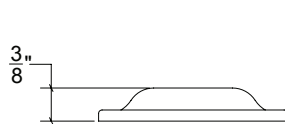

Base Material: Solid Brass

Lever shown with VR092 Rosette

- Custom designs, finishes and sizes available upon request
- Available door functions include entry, passage, privacy, single dummy and full dummy. Other functions available upon request
- Escutcheon back plates in customizable sizes maybe be substituted instead of a rosette
- Interior passage and privacy sets are supplied standard with mini-mortise locks unless otherwise requested
- Entry door sets are supplied with full case mortise locks, are fire-rated, and are available in many function types
- Hamilton Sinkler will select all components to create complete sets as per the configuration of the door