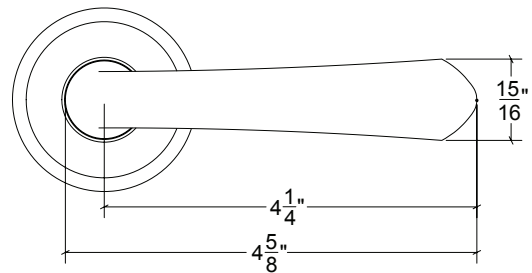

Base Material: Solid Brass

Lever shown with R010 Rosette

- Custom designs, finishes and sizes available upon request
- Available door functions include entry, passage, privacy, single dummy and full dummy. Other functions available upon request
- Escutcheon back plates in customizable sizes maybe be substituted instead of a rosette
- Interior passage and privacy sets are supplied standard with mini-mortise locks unless otherwise requested
- Entry door sets are supplied with full case mortise locks, are fire-rated, and are available in many function types
- Hamilton Sinkler will select all components to create complete sets as per the configuration of the door