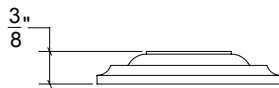

Base Material: Solid Brass

Lever shown with R010 Rosette

- Custom designs, finishes and sizes available upon request
- Available door functions include entry, passage, privacy, single dummy and full dummy. Other functions available upon request
- Escutcheon back plates in customizable sizes maybe be substituted instead of a rosette
- Interior passage and privacy sets are supplied standard with mini-mortise locks unless otherwise requested
- Entry door sets are supplied with full case mortise locks, are fire-rated, and are available in many function types
- Hamilton Sinkler will select all components to create complete sets as per the configuration of the door