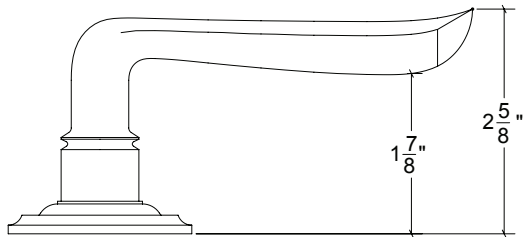

Base Material: Solid Brass

Lever shown with R010 Rosette

- Custom designs, finishes and sizes available upon request
- Available door functions include entry, passage, privacy, single dummy and full dummy. Other functions available upon request
- Escutcheon back plates in customizable sizes maybe be substituted instead of a rosette
- Interior passage and privacy sets are supplied standard with mini-mortise locks unless otherwise requested
- Entry door sets are supplied with full case mortise locks, are fire-rated, and are available in many function types
- Hamilton Sinkler will select all components to create complete sets as per the configuration of the door