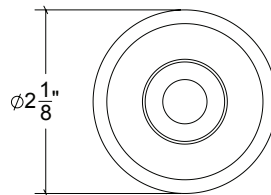

Base Material: Solid Brass

Lever shown with R010 Rosette

- Custom designs, finishes and sizes available upon request
- Available door functions include entry, passage, privacy, single dummy and full dummy. Other functions available upon request
- Escutcheon back plates in customizable sizes maybe be substituted instead of a rosette
- Interior passage and privacy sets are supplied standard with mini-mortise locks unless otherwise requested
- Entry door sets are supplied with full case mortise locks, are fire-rated, and are available in many function types
- Hamilton Sinkler will select all components to create complete sets as per the configuration of the door