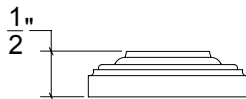

Base Material: Solid Brass

Lever shown with R081 Rosette

- Custom designs, finishes and sizes available upon request
- Available door functions include entry, passage, privacy, single dummy and full dummy. Other functions available upon request
- Escutcheon back plates in customizable sizes maybe be substituted instead of a rosette
- Interior passage and privacy sets are supplied standard with mini-mortise locks unless otherwise requested
- Entry door sets are supplied with full case mortise locks, are fire-rated, and are available in many function types
- Hamilton Sinkler will select all components to create complete sets as per the configuration of the door