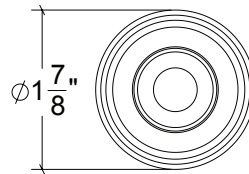

HAMILTON SINKLER

HL081 Metropolitan Door Lever

Finishes:

- Antique Brass (AB)
- Bright Antique Brass (BAB)
- Brushed Nickel (BN)
- Burnished Antique Brass (BRAB)
- Burnished Brass (BRB)
- Burnished Nickel (BRN)
- Dull Black (DB)
- Oil Rubbed Bronze (ORB)
- Pewter (PW)
- Polished Black Nickel (BLN)
- Polished Brass with Lacquer (PB)
- Polished Chrome (PC)
- Polished Nickel (PN)
- Satin Brass (SB)
- Unlacquer Brass (UB)

Base Material: Solid Brass

Lever shown with R081 Rosette

- Custom designs, finishes and sizes available upon request
- Available door functions include entry, passage, privacy, single dummy and full dummy. Other functions available upon request
- Escutcheon back plates in customizable sizes maybe be substituted instead of a rosette
- Interior passage and privacy sets are supplied standard with mini-mortise locks unless otherwise requested
- Entry door sets are supplied with full case mortise locks, are fire-rated, and are available in many function types
- Hamilton Sinkler will select all components to create complete sets as per the configuration of the door