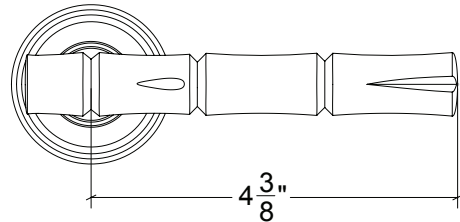

HAMILTON SINKLER

HL081 Metropolitan Door Lever

Finishes:

- Antique Brass (AB)
- Bright Antique Brass (BAB)
- Brushed Nickel (BN)
- Burnished Antique Brass (BRAB)
- Burnished Brass (BRB)
- Burnished Nickel (BRN)
- Dull Black (DB)
- Oil Rubbed Bronze (ORB)
- Pewter (PW)
- Polished Black Nickel (BLN)
- Polished Brass with Lacquer (PB)
- Polished Chrome (PC)
- Polished Nickel (PN)
- Satin Brass (SB)
- Unlacquer Brass (UB)

Base Material: Solid Brass

Lever shown with R081 Rosette

- Custom designs, finishes and sizes available upon request
- Available door functions include entry, passage, privacy, single dummy and full dummy. Other functions available upon request
- Escutcheon back plates in customizable sizes maybe be substituted instead of a rosette
- Interior passage and privacy sets are supplied standard with mini-mortise locks unless otherwise requested
- Entry door sets are supplied with full case mortise locks, are fire-rated, and are available in many function types
- Hamilton Sinkler will select all components to create complete sets as per the configuration of the door