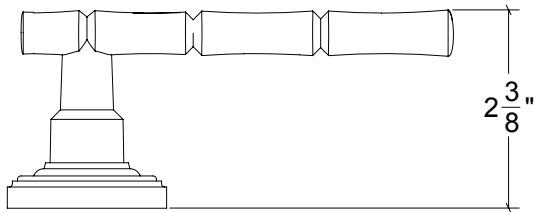

HAMILTON SINKLER

HL081 Metropolitan Door Lever

Finishes:

- Antique Brass (AB)
- Bright Antique Brass (BAB)
- Brushed Nickel (BN)
- Burnished Antique Brass (BRAB)
- Burnished Brass (BRB)
- Burnished Nickel (BRN)
- Dull Black (DB)
- Oil Rubbed Bronze (ORB)
- Pewter (PW)
- Polished Black Nickel (BLN)
- Polished Brass with Lacquer (PB)
- Polished Chrome (PC)
- Polished Nickel (PN)
- Satin Brass (SB)
- Unlacquer Brass (UB)

Base Material: Solid Brass

Lever shown with R081 Rosette

- Custom designs, finishes and sizes available upon request
- Available door functions include entry, passage, privacy, single dummy and full dummy. Other functions available upon request
- Escutcheon back plates in customizable sizes maybe be substituted instead of a rosette
- Interior passage and privacy sets are supplied standard with mini-mortise locks unless otherwise requested
- Entry door sets are supplied with full case mortise locks, are fire-rated, and are available in many function types
- Hamilton Sinkler will select all components to create complete sets as per the configuration of the door