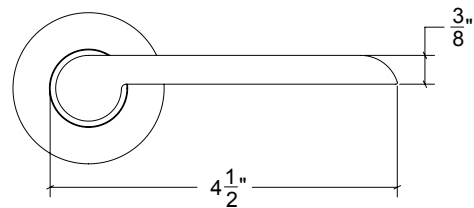

HAMILTON SINKLER

HL080 Metropolitan Door Lever

Finishes:

- Antique Brass (AB)
- Bright Antique Brass (BAB)
- Brushed Nickel (BN)
- Burnished Antique Brass (BRAB)
- Burnished Brass (BRB)
- Burnished Nickel (BRN)
- Dull Black (DB)
- Oil Rubbed Bronze (ORB)
- Pewter (PW)
- Polished Black Nickel (BLN)
- Polished Brass with Lacquer (PB)
- Polished Chrome (PC)
- Polished Nickel (PN)
- Satin Brass (SB)
- Unlacquer Brass (UB)

Base Material: Solid Brass

Lever shown with R078.200 Rosette

- Custom designs, finishes and sizes available upon request
- Available door functions include entry, passage, privacy, single dummy and full dummy. Other functions available upon request
- Escutcheon back plates in customizable sizes maybe be substituted instead of a rosette
- Interior passage and privacy sets are supplied standard with mini-mortise locks unless otherwise requested
- Entry door sets are supplied with full case mortise locks, are fire-rated, and are available in many function types
- Hamilton Sinkler will select all components to create complete sets as per the configuration of the door