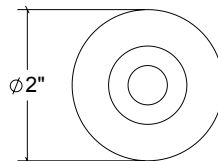

Base Material: Solid Brass

Lever shown with R078.200 Rosette

- Custom designs, finishes and sizes available upon request
- Available door functions include entry, passage, privacy, single dummy and full dummy. Other functions available upon request
- Escutcheon back plates in customizable sizes maybe be substituted instead of a rosette
- Interior passage and privacy sets are supplied standard with mini-mortise locks unless otherwise requested
- Entry door sets are supplied with full case mortise locks, are fire-rated, and are available in many function types
- Hamilton Sinkler will select all components to create complete sets as per the configuration of the door