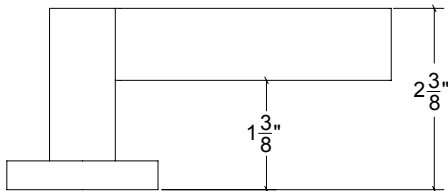

Base Material: Solid Brass

Lever shown with R078.200 Rosette

- Custom designs, finishes and sizes available upon request
- Available door functions include entry, passage, privacy, single dummy and full dummy. Other functions available upon request
- Escutcheon back plates in customizable sizes maybe be substituted instead of a rosette
- Interior passage and privacy sets are supplied standard with mini-mortise locks unless otherwise requested
- Entry door sets are supplied with full case mortise locks, are fire-rated, and are available in many function types
- Hamilton Sinkler will select all components to create complete sets as per the configuration of the door