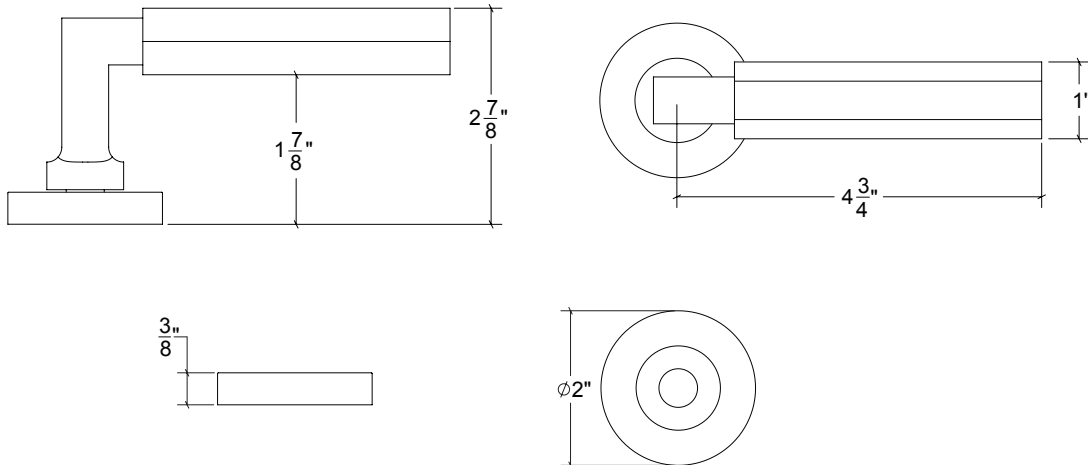

Base Material: Solid Brass

Lever shown with R079 Rosette

- Custom designs, finishes and sizes available upon request
- Available door functions include entry, passage, privacy, single dummy and full dummy. Other functions available upon request
- Escutcheon back plates in customizable sizes maybe be substituted instead of a rosette
- Interior passage and privacy sets are supplied standard with mini-mortise locks unless otherwise requested
- Entry door sets are supplied with full case mortise locks, are fire-rated, and are available in many function types
- Hamilton Sinkler will select all components to create complete sets as per the configuration of the door