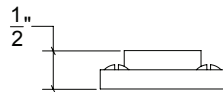

Base Material: Solid Brass

Lever shown with R026 Rosette

- Custom designs, finishes and sizes available upon request
- Available door functions include entry, passage, privacy, single dummy and full dummy. Other functions available upon request
- Escutcheon back plates in customizable sizes maybe be substituted instead of a rosette
- Interior passage and privacy sets are supplied standard with mini-mortise locks unless otherwise requested
- Entry door sets are supplied with full case mortise locks, are fire-rated, and are available in many function types
- Hamilton Sinkler will select all components to create complete sets as per the configuration of the door