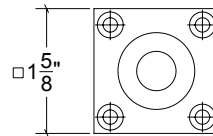

Base Material: Solid Brass

Lever shown with R026 Rosette

- Custom designs, finishes and sizes available upon request
- Available door functions include entry, passage, privacy, single dummy and full dummy. Other functions available upon request
- Escutcheon back plates in customizable sizes maybe be substituted instead of a rosette
- Interior passage and privacy sets are supplied standard with mini-mortise locks unless otherwise requested
- Entry door sets are supplied with full case mortise locks, are fire-rated, and are available in many function types
- Hamilton Sinkler will select all components to create complete sets as per the configuration of the door