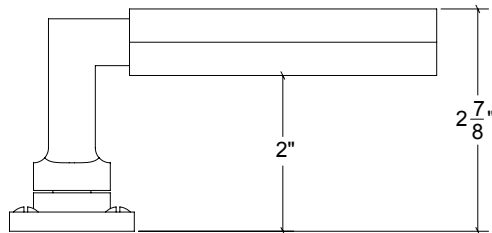

Base Material: Solid Brass

Lever shown with R026 Rosette

- Custom designs, finishes and sizes available upon request
- Available door functions include entry, passage, privacy, single dummy and full dummy. Other functions available upon request
- Escutcheon back plates in customizable sizes maybe be substituted instead of a rosette
- Interior passage and privacy sets are supplied standard with mini-mortise locks unless otherwise requested
- Entry door sets are supplied with full case mortise locks, are fire-rated, and are available in many function types
- Hamilton Sinkler will select all components to create complete sets as per the configuration of the door