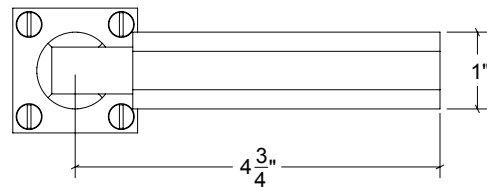

Base Material: Solid Brass

Lever shown with R026 Rosette

- Custom designs, finishes and sizes available upon request
- Available door functions include entry, passage, privacy, single dummy and full dummy. Other functions available upon request
- Escutcheon back plates in customizable sizes maybe be substituted instead of a rosette
- Interior passage and privacy sets are supplied standard with mini-mortise locks unless otherwise requested
- Entry door sets are supplied with full case mortise locks, are fire-rated, and are available in many function types
- Hamilton Sinkler will select all components to create complete sets as per the configuration of the door