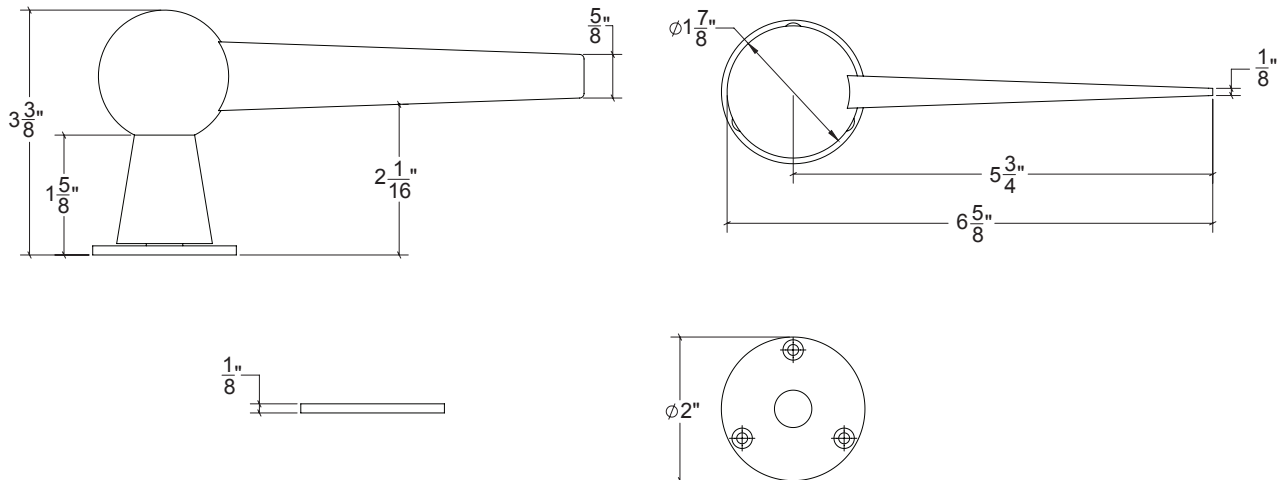

Base Material: Solid Brass

Lever shown with R076 Rosette

- Custom designs, finishes and sizes available upon request
- Available door functions include entry, passage, privacy, single dummy and full dummy. Other functions available upon request
- Escutcheon back plates in customizable sizes maybe be substituted instead of a rosette
- Interior passage and privacy sets are supplied standard with mini-mortise locks unless otherwise requested
- Entry door sets are supplied with full case mortise locks, are fire-rated, and are available in many function types
- Hamilton Sinkler will select all components to create complete sets as per the configuration of the door