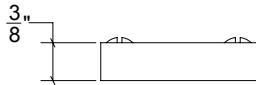

Base Material: Solid Brass

Lever shown with R075 Rosette

- Custom designs, finishes and sizes available upon request
- Available door functions include entry, passage, privacy, single dummy and full dummy. Other functions available upon request
- Escutcheon back plates in customizable sizes maybe be substituted instead of a rosette
- Interior passage and privacy sets are supplied standard with mini-mortise locks unless otherwise requested
- Entry door sets are supplied with full case mortise locks, are fire-rated, and are available in many function types
- Hamilton Sinkler will select all components to create complete sets as per the configuration of the door