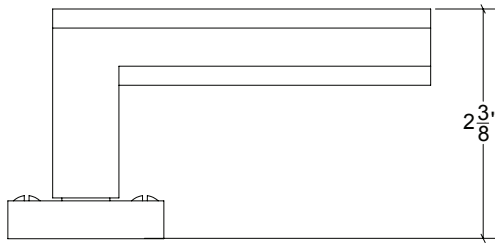

Base Material: Solid Brass

Lever shown with R075 Rosette

- Custom designs, finishes and sizes available upon request
- Available door functions include entry, passage, privacy, single dummy and full dummy. Other functions available upon request
- Escutcheon back plates in customizable sizes maybe be substituted instead of a rosette
- Interior passage and privacy sets are supplied standard with mini-mortise locks unless otherwise requested
- Entry door sets are supplied with full case mortise locks, are fire-rated, and are available in many function types
- Hamilton Sinkler will select all components to create complete sets as per the configuration of the door