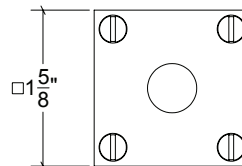

Base Material: Solid Brass

Lever shown with R075 Rosette

- Custom designs, finishes and sizes available upon request
- Available door functions include entry, passage, privacy, single dummy and full dummy. Other functions available upon request
- Escutcheon back plates in customizable sizes maybe be substituted instead of a rosette
- Interior passage and privacy sets are supplied standard with mini-mortise locks unless otherwise requested
- Entry door sets are supplied with full case mortise locks, are fire-rated, and are available in many function types
- Hamilton Sinkler will select all components to create complete sets as per the configuration of the door