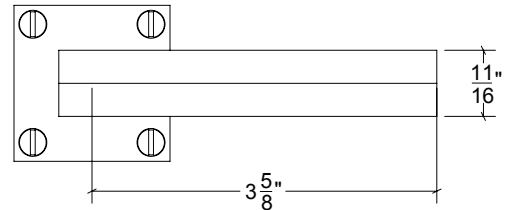

Base Material: Solid Brass

Lever shown with R075 Rosette

- Custom designs, finishes and sizes available upon request
- Available door functions include entry, passage, privacy, single dummy and full dummy. Other functions available upon request
- Escutcheon back plates in customizable sizes maybe be substituted instead of a rosette
- Interior passage and privacy sets are supplied standard with mini-mortise locks unless otherwise requested
- Entry door sets are supplied with full case mortise locks, are fire-rated, and are available in many function types
- Hamilton Sinkler will select all components to create complete sets as per the configuration of the door