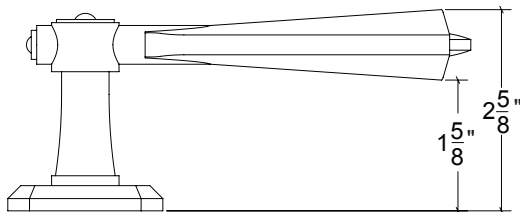

Base Material: Solid Brass

Lever shown with R069 Rosette

- Custom designs, finishes and sizes available upon request
- Available door functions include entry, passage, privacy, single dummy and full dummy. Other functions available upon request
- Escutcheon back plates in customizable sizes maybe be substituted instead of a rosette
- Interior passage and privacy sets are supplied standard with mini-mortise locks unless otherwise requested
- Entry door sets are supplied with full case mortise locks, are fire-rated, and are available in many function types
- Hamilton Sinkler will select all components to create complete sets as per the configuration of the door