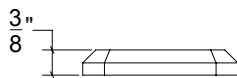

Base Material: Solid Brass

Lever shown with R069 Rosette

- Custom designs, finishes and sizes available upon request
- Available door functions include entry, passage, privacy, single dummy and full dummy. Other functions available upon request
- Escutcheon back plates in customizable sizes maybe be substituted instead of a rosette
- Interior passage and privacy sets are supplied standard with mini-mortise locks unless otherwise requested
- Entry door sets are supplied with full case mortise locks, are fire-rated, and are available in many function types
- Hamilton Sinkler will select all components to create complete sets as per the configuration of the door