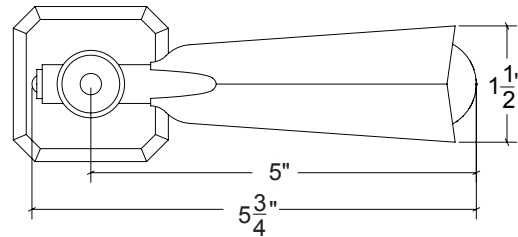

HAMILTON SINKLER

HL071 Metropolitan Door Lever

Finishes:

- Antique Brass (AB)
- Bright Antique Brass (BAB)
- Brushed Nickel (BN)
- Burnished Antique Brass (BRAB)
- Burnished Brass (BRB)
- Burnished Nickel (BRN)
- Dull Black (DB)
- Oil Rubbed Bronze (ORB)
- Pewter (PW)
- Polished Black Nickel (BLN)
- Polished Brass with Lacquer (PB)
- Polished Chrome (PC)
- Polished Nickel (PN)
- Satin Brass (SB)
- Unlacquer Brass (UB)

Base Material: Solid Brass

Lever shown with R069 Rosette

- Custom designs, finishes and sizes available upon request
- Available door functions include entry, passage, privacy, single dummy and full dummy. Other functions available upon request
- Escutcheon back plates in customizable sizes maybe be substituted instead of a rosette
- Interior passage and privacy sets are supplied standard with mini-mortise locks unless otherwise requested
- Entry door sets are supplied with full case mortise locks, are fire-rated, and are available in many function types
- Hamilton Sinkler will select all components to create complete sets as per the configuration of the door