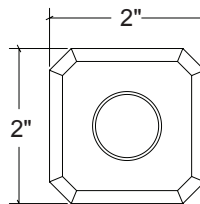

Base Material: Solid Brass

Lever shown with R069 Rosette

- Custom designs, finishes and sizes available upon request
- Available door functions include entry, passage, privacy, single dummy and full dummy. Other functions available upon request
- Escutcheon back plates in customizable sizes maybe be substituted instead of a rosette
- Interior passage and privacy sets are supplied standard with mini-mortise locks unless otherwise requested
- Entry door sets are supplied with full case mortise locks, are fire-rated, and are available in many function types
- Hamilton Sinkler will select all components to create complete sets as per the configuration of the door